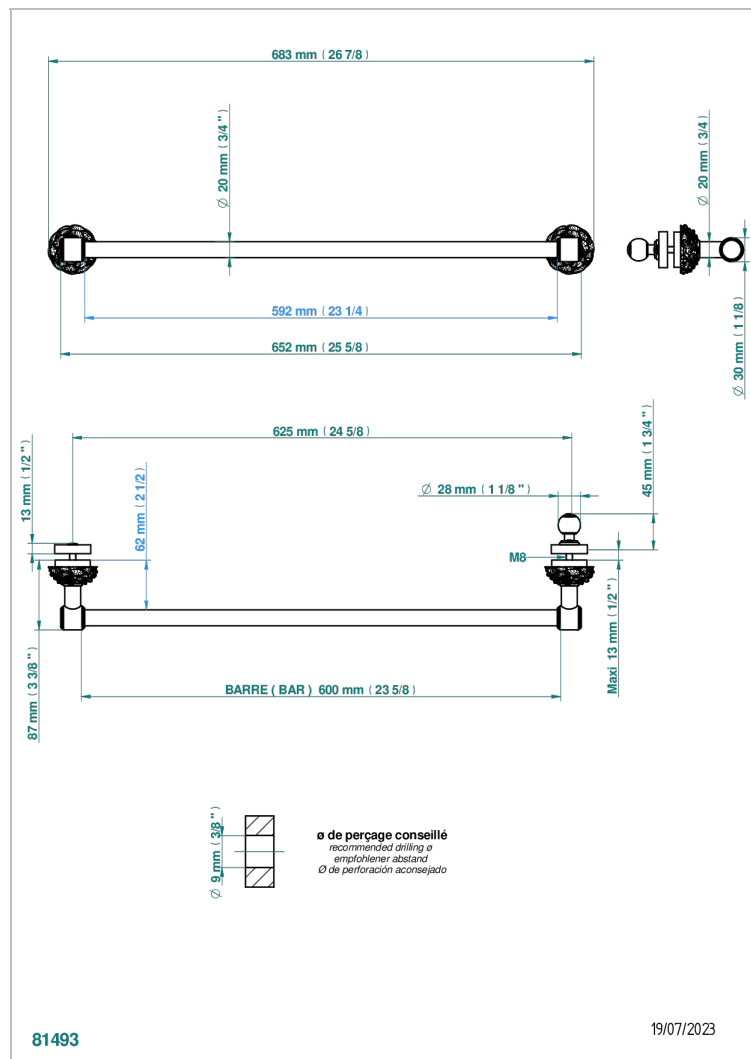

CAMELIA BLACK CRYSTAL

U5K-514V2

THG[®]
PARIS

Towel rail with one rail for glass door with knob on side and escutcheon the other side

CHARACTERISTIC

- Camélia Black crystal
- Towel rail with one rail for glass door with knob on side and escutcheon the other side