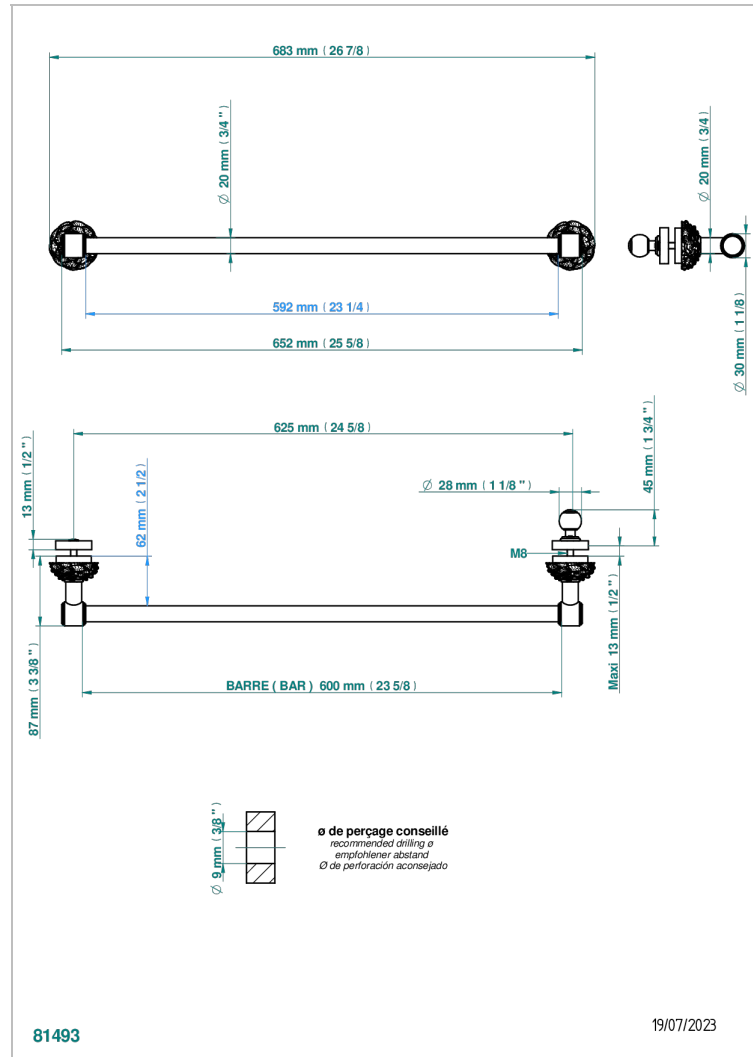

CAMELIA BLACK CRYSTAL

U5K-514V2

Towel rail with one rail for glass door with knob on side and escutcheon the other side

CHARACTERISTIC

- Camélia Black crystal
- Towel rail with one rail for glass door with knob on side and escutcheon the other side