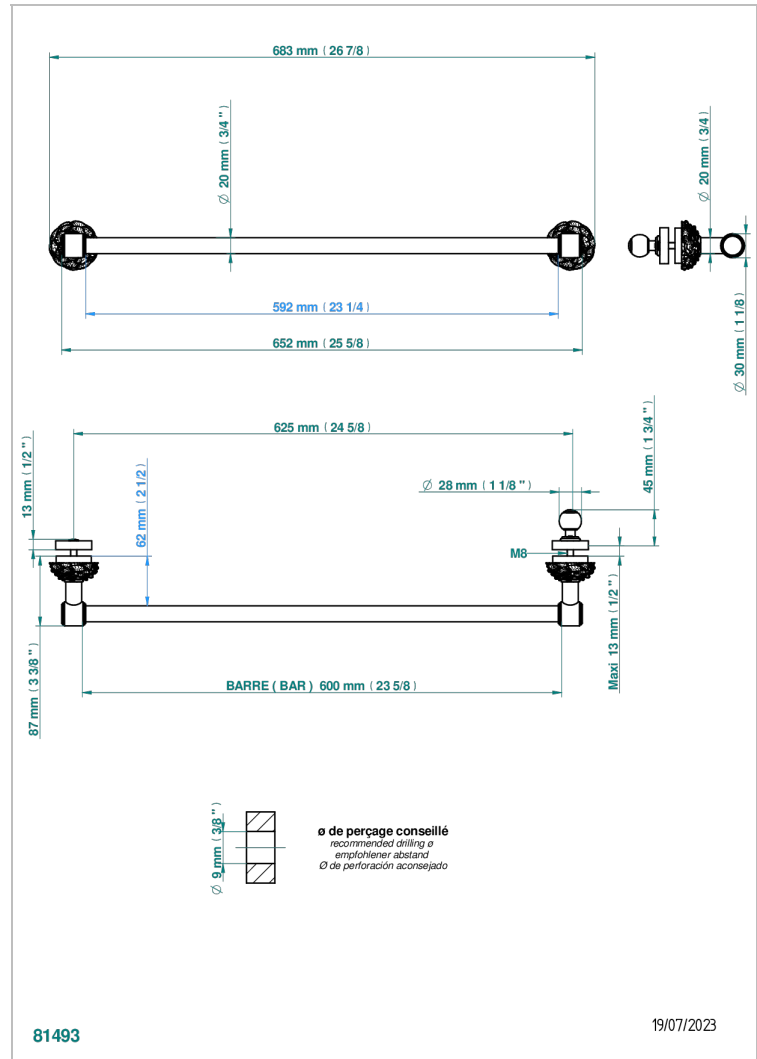

# CAMELIA CRISTAL NEGRO

U5K-514V2

THG<sup>®</sup>  
PARIS

Towel rail with one rail for glass door with knob on side and escutcheon the other side

## CARACTERÍSTICAS

- Camélia cristal negro
- Towel rail with one rail for glass door with knob on side and escutcheon the other side