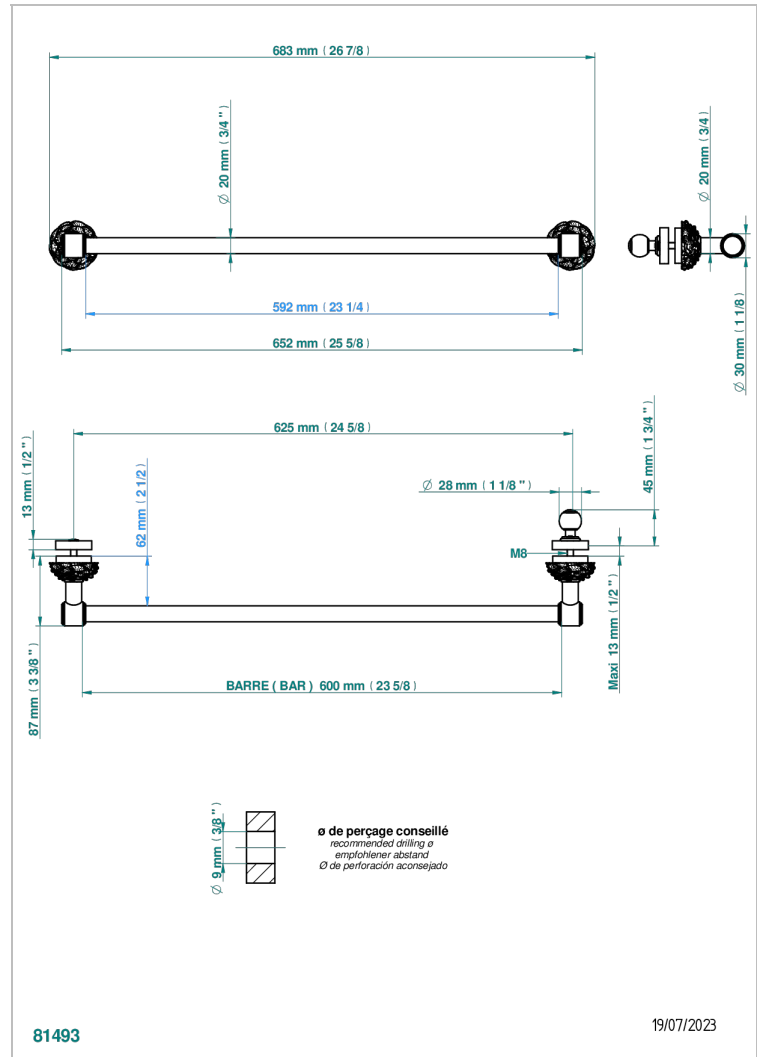

# CAMELIA, KRISTALL SCHWARZ

U5K-514V2

THG<sup>®</sup>  
PARIS

Towel rail with one rail for glass door with knob on side and escutcheon the other side

## EIGENSCHAFTEN

- Camélia, Kristall schwarz
- Towel rail with one rail for glass door with knob on side and escutcheon the other side