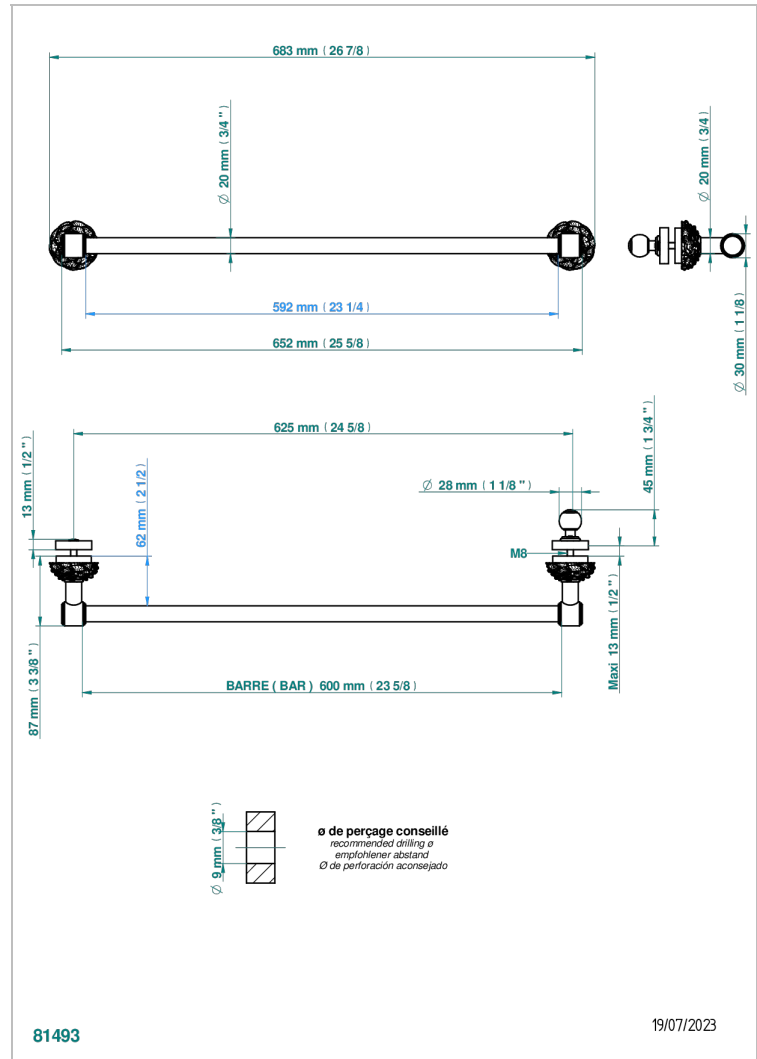

CAMELIA, KRISTALL SCHWARZ

U5K-514V2

THG[®]
PARIS

Towel rail with one rail for glass door with knob on side and escutcheon the other side

EIGENSCHAFTEN

- Camélia, Kristall schwarz
- Towel rail with one rail for glass door with knob on side and escutcheon the other side

VERFÜGBARE OBERFLÄCHEN

Altnickel - H28
Blassgold matt unlackiert - F31
Chrom - A02
Chrom matt - C02
Gold - F01
Gold matt - F07

Mattschwarz keramik - D30
Nickel matt - C01
Pvd blush - H62
Pvd blush matt - H60
Pvd bronze braun - F33
Pvd bronze braun matt - F34