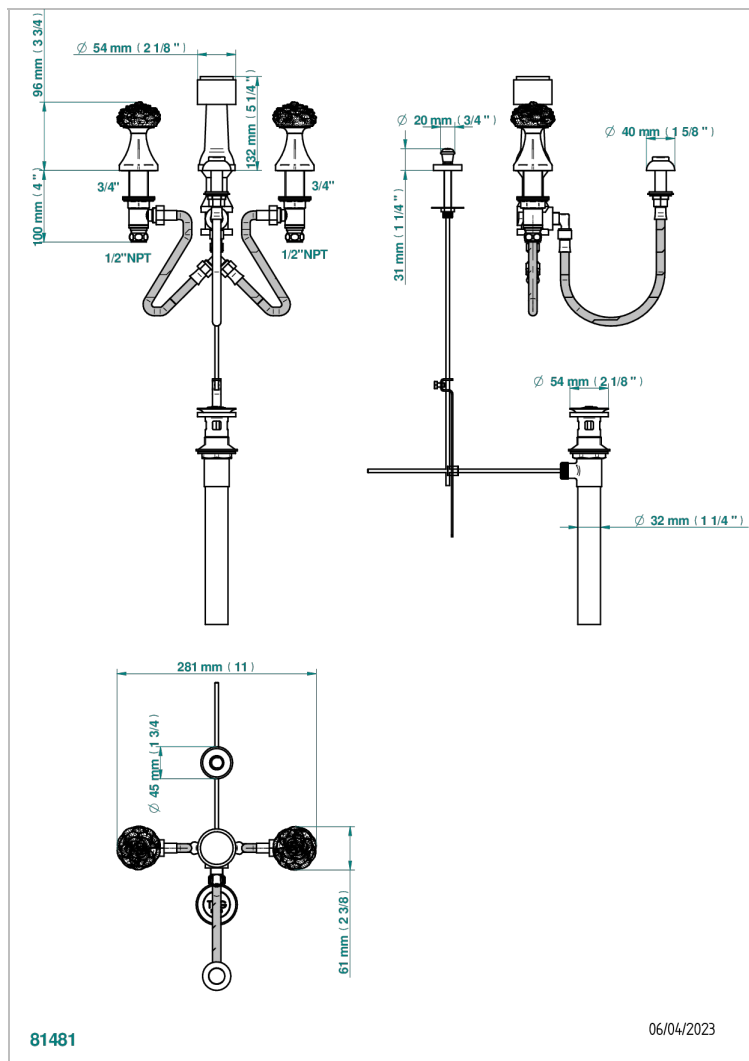

CAMELIA CLEAR CRYSTAL

U5L-207KA

Deck mounted 3-hole bidet with vertical spray, vacuum breaker and drain

CHARACTERISTIC

- ASME : ASME A112.18.1-2011/CSA B125.1-11

STANDARDS

AVAILABLE FINITIONS

Black ceram - D30
Blush PVD - H62
Brass color PVD - H49
Brown bronze color PVD - F33
Chrome polished - A02
Gold color PVD - H52

Nickel antique / Sovereign - H28
Nickel color PVD - H55
Nickel polished - B01
Soft matt gold - F31
Umber PVD - H66