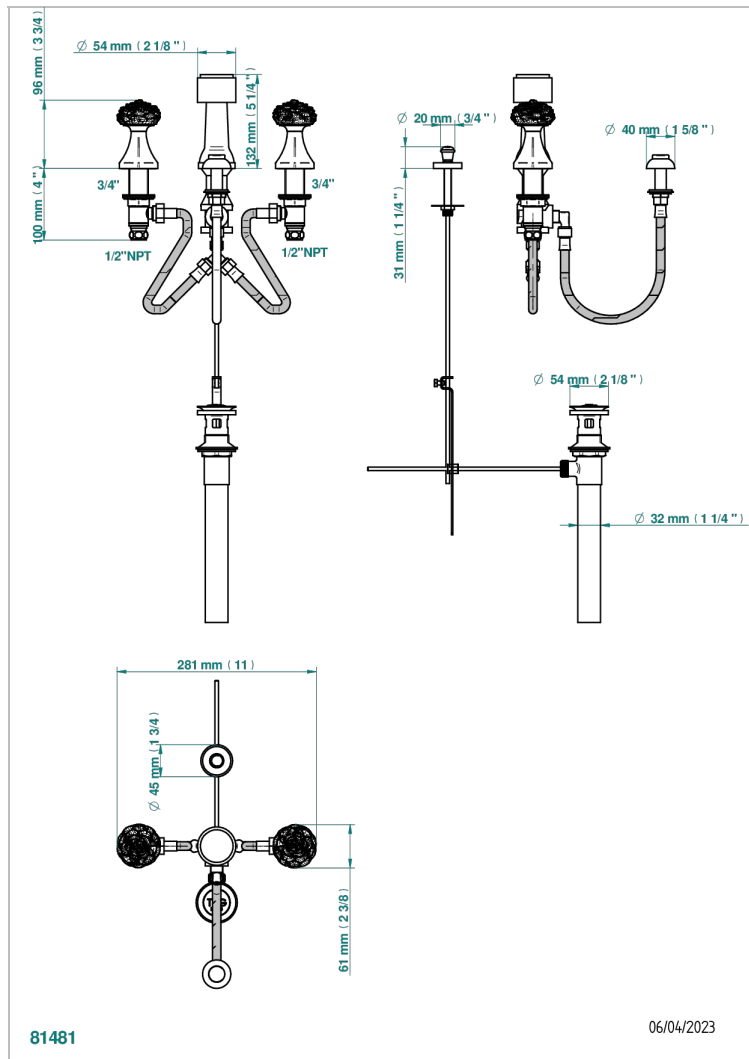

CAMELIA CLEAR CRYSTAL

U5L-207KA

Bidet Faucet with vertical spray, drain and vacuum breaker, for bidet Kohler

81481

06/04/2023

CHARACTERISTIC

- ASME : ASME A112.18.1-2011/CSA B125.1-11

STANDARDS

AVAILABLE FINITIONS

Antique nickel - H28
Black ceram - D30
Blush PVD - H62
Brass color PVD - H49
Brown bronze color PVD - F33
Gold color PVD - H52

Graphite PVD - H64
Matt Umber PVD - H67
Matt blush PVD - H60
Matt brass color PVD - H50
Matt brown bronze color PVD - F34
Matt chrome - C02