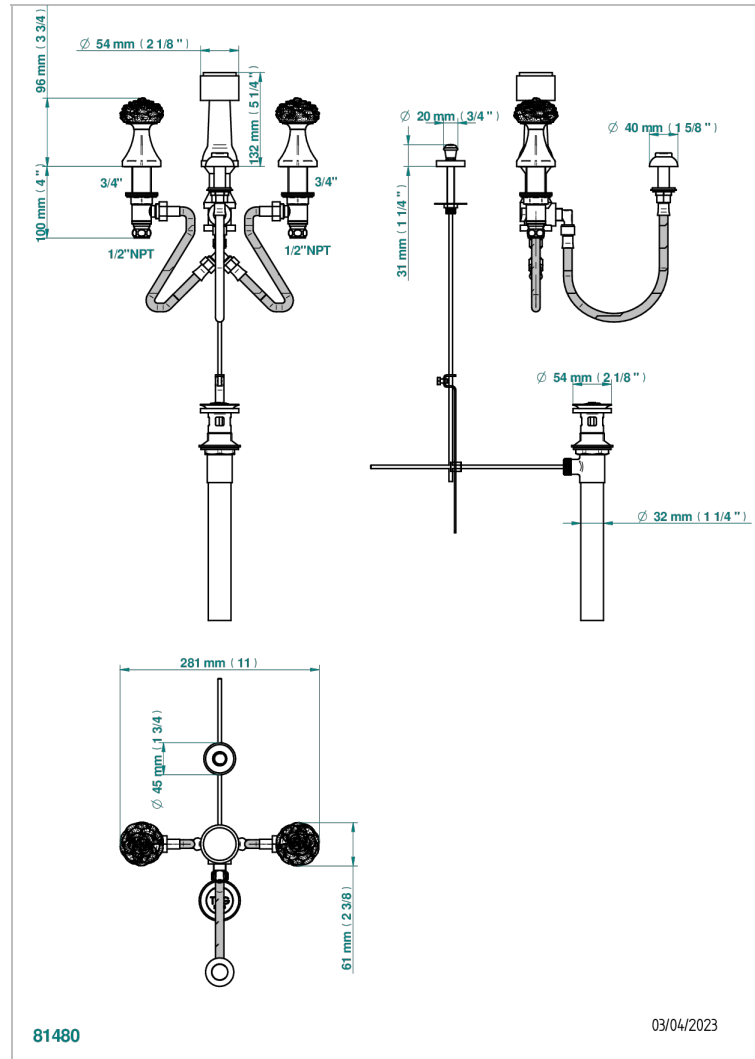

CAMELIA BLACK CRYSTAL

U5K-207KA

Deck mounted 3-hole bidet with vertical spray, vacuum breaker and drain

CHARACTERISTIC

- ASME : ASME A112.18.1-2011/CSA B125.1-11

STANDARDS

AVAILABLE FINITIONS

Black ceram - D30
Blush PVD - H62
Brass color PVD - H49
Brown bronze color PVD - F33
Chrome polished - A02
Gold color PVD - H52

Nickel antique / Sovereign - H28
Nickel color PVD - H55
Nickel polished - B01
Soft matt gold - F31
Umber PVD - H66