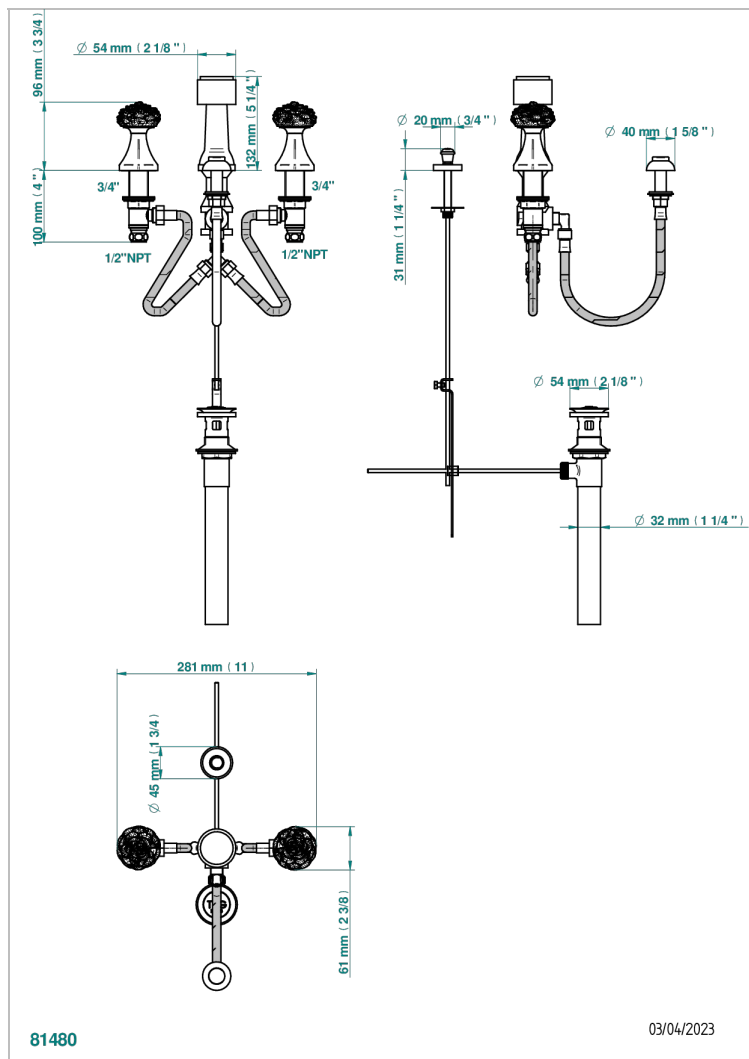

CAMELIA BLACK CRYSTAL

U5K-207KA

Bidet Faucet with vertical spray, drain and vacuum breaker, for bidet Kohler

THG
PARIS

CHARACTERISTIC

- ASME : ASME A112.18.1-2011/CSA B125.1-11

STANDARDS

AVAILABLE FINITIONS

Antique nickel - H28
Black ceram - D30
Blush PVD - H62
Brass color PVD - H49
Brown bronze color PVD - F33
Gold color PVD - H52

Graphite PVD - H64
Matt Umber PVD - H67
Matt blush PVD - H60
Matt brass color PVD - H50
Matt brown bronze color PVD - F34
Matt chrome - C02