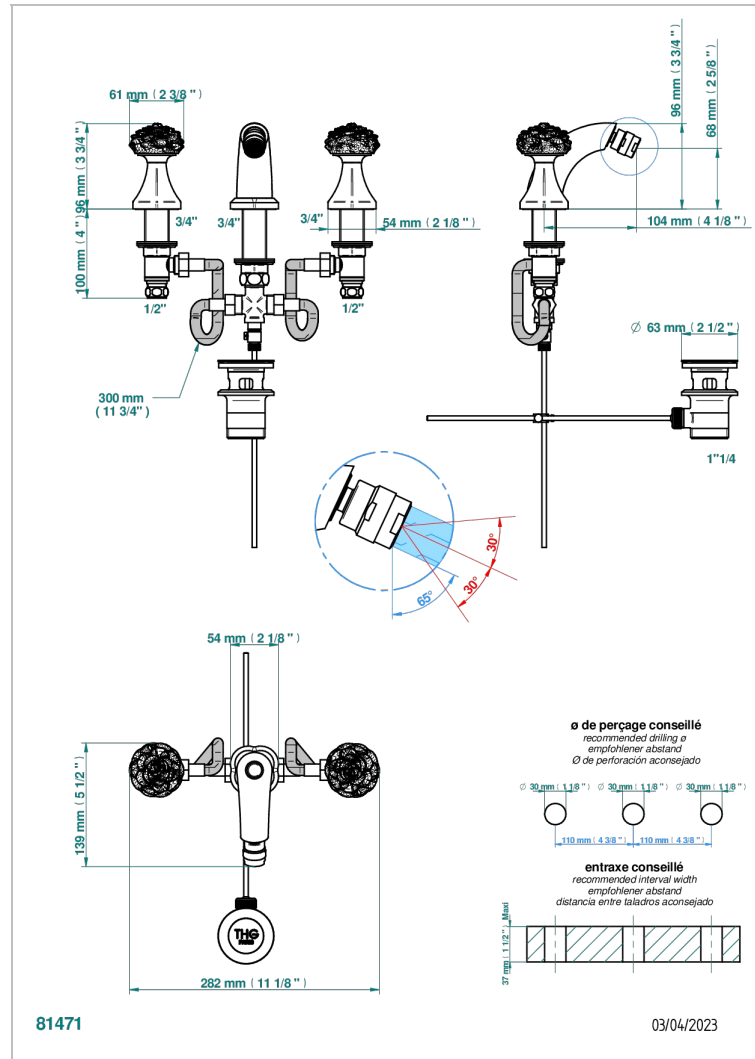

# CAMELIA CLEAR CRYSTAL

U5L-209

3 HOLE BIDET MIXER, SWIVEL JET WITH WASTE

## CHARACTERISTIC

- Camélia Clear crystal
- 3 HOLE BIDET MIXER, SWIVEL JET WITH WASTE