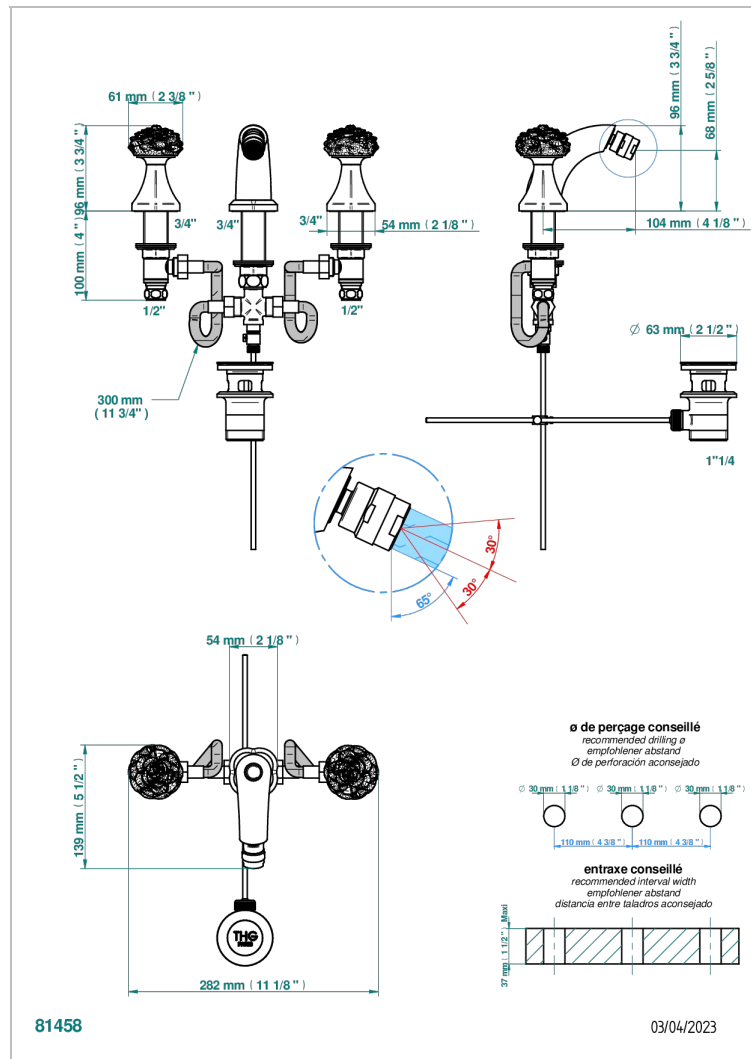

# CAMELIA CRISTAL NEGRO

U5K-209

3 HOLE BIDET MIXER, SWIVEL JET WITH WASTE

THG<sup>®</sup>  
PARIS

## CARACTERÍSTICAS

- Camélia cristal negro
- 3 HOLE BIDET MIXER, SWIVEL JET WITH WASTE