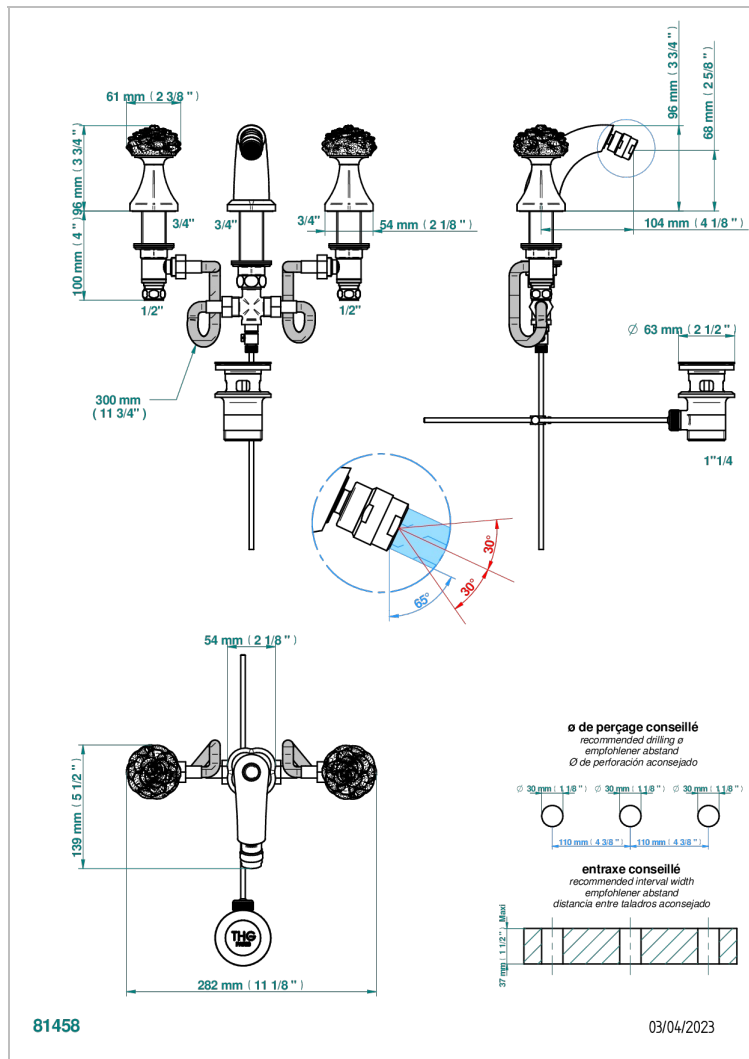

CAMELIA BLACK CRYSTAL

U5K-209

3 HOLE BIDET MIXER, SWIVEL JET WITH WASTE

THG[®]
PARIS

CHARACTERISTIC

- Camélia Black crystal
- 3 HOLE BIDET MIXER, SWIVEL JET WITH WASTE

AVAILABLE FINITIONS

Antique nickel - H28
Black ceram - D30
Blush PVD - H62
Brass color PVD - H49
Brown bronze color PVD - F33
Gold color PVD - H52