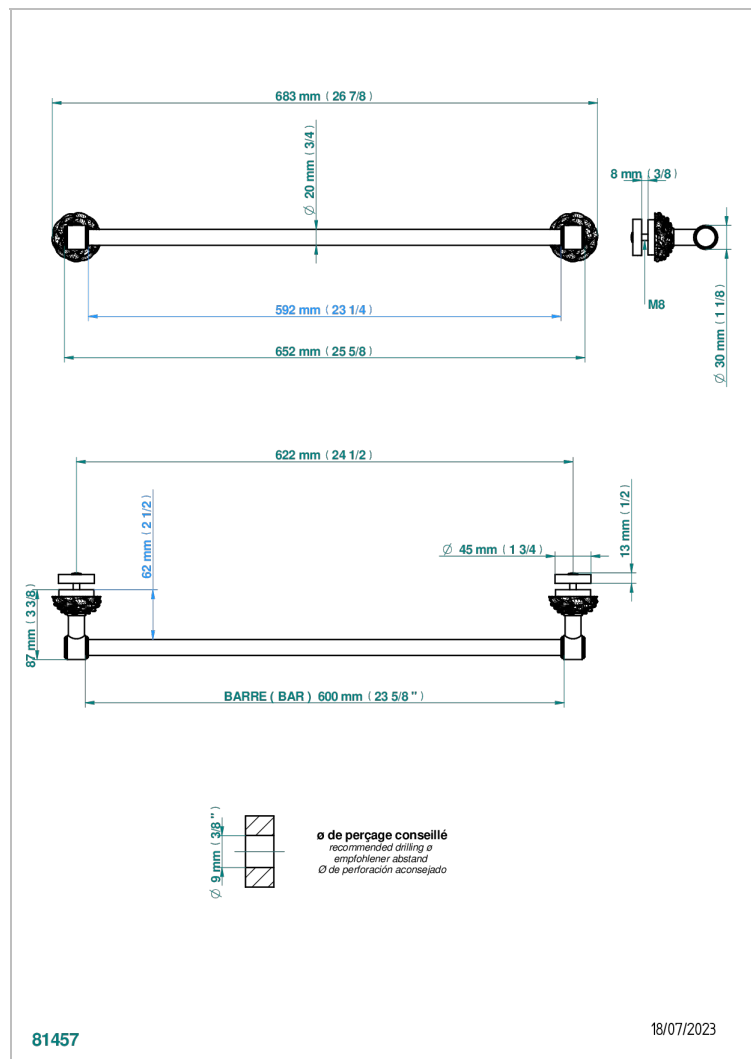

CAMELIA CLEAR CRYSTAL

U5L-514V3

THG[®]
PARIS

Towel rail with one rail 27.5' (can be cut) to install on a glass door with 2 escutcheons on the other side

CHARACTERISTIC

- Camélia Clear crystal
- Towel rail with one rail 27.5' (can be cut) to install on a glass door with 2 escutcheons on the other side