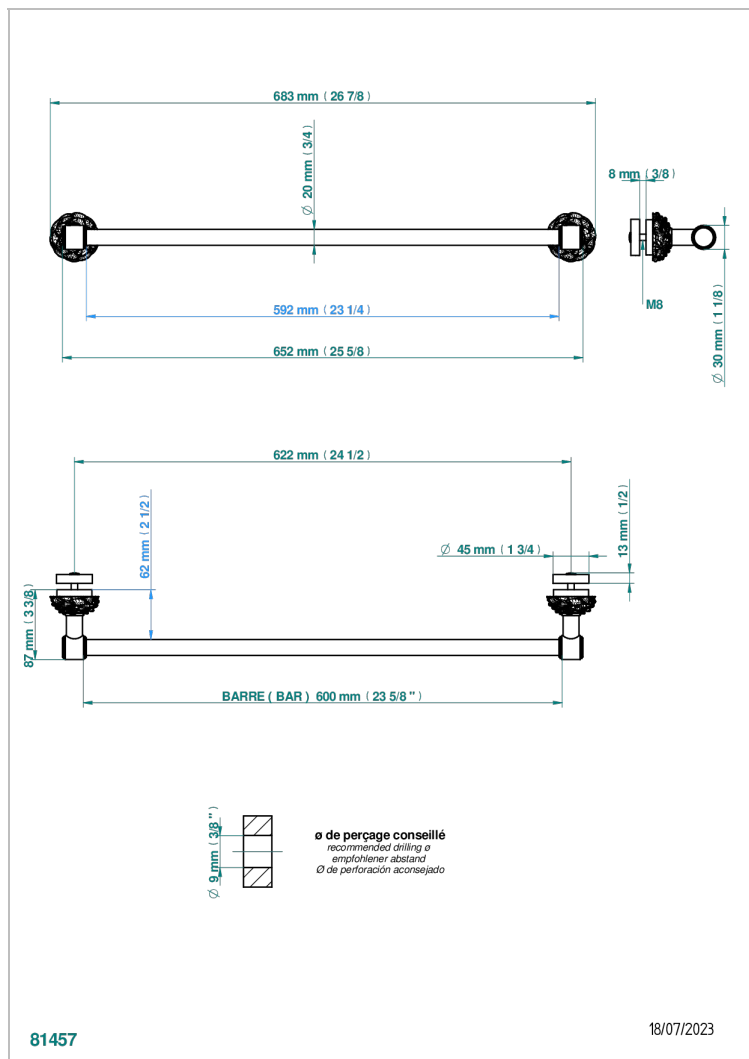

# CAMELIA CLEAR CRYSTAL

U5L-514V3

THG<sup>®</sup>  
PARIS

Towel rail with one rail 27.5' (can be cut) to install on a glass door with 2 escutcheons on the other side

## CHARACTERISTIC

- Camélia Clear crystal
- Towel rail with one rail 27.5' (can be cut) to install on a glass door with 2 escutcheons on the other side