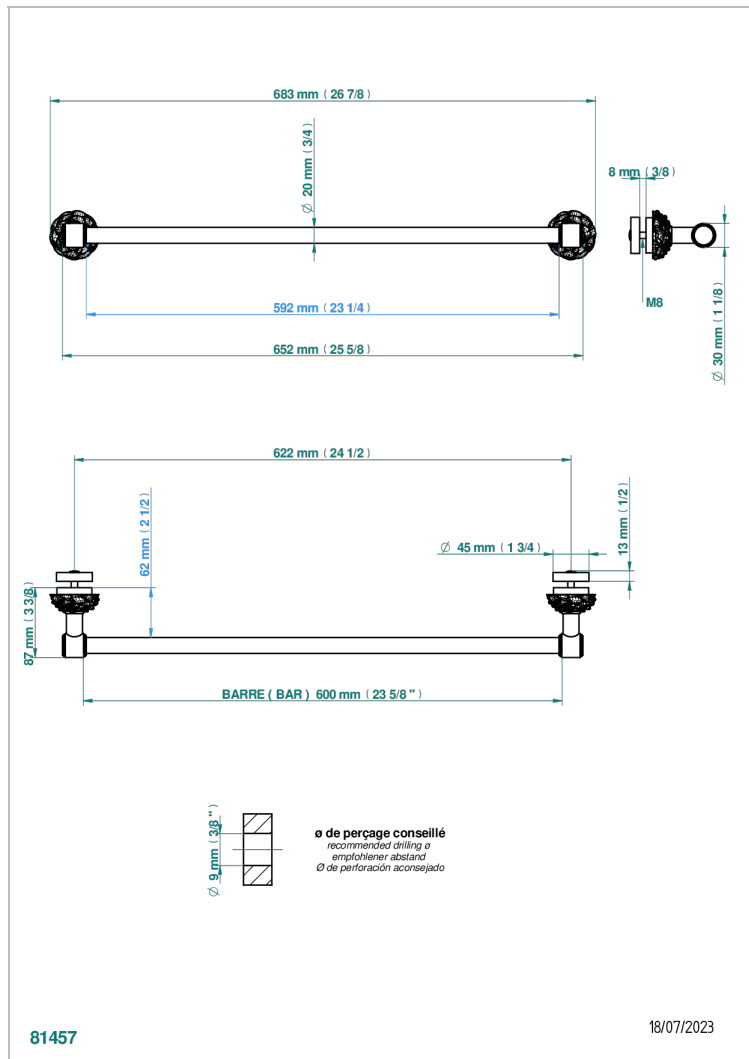

CAMELIA CLEAR CRYSTAL

U5L-514V3

Towel rail with one rail 27.5' (can be cut) to install on a glass door with 2 escutcheons on the other side

CHARACTERISTIC

- Camélia Clear crystal
- Towel rail with one rail 27.5' (can be cut) to install on a glass door with 2 escutcheons on the other side