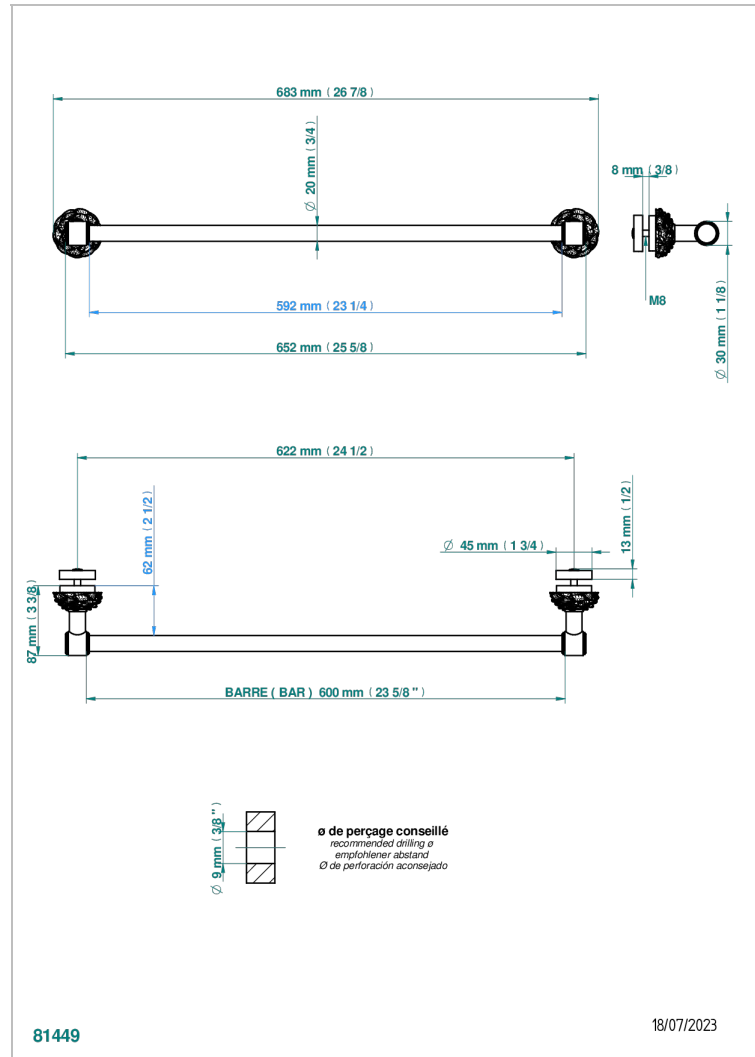

# CAMELIA BLACK CRYSTAL

U5K-514V3

THG<sup>®</sup>  
PARIS

Towel rail with one rail 27.5' (can be cut) to install on a glass door with 2 escutcheons on the other side

## CHARACTERISTIC

- Camélia Black crystal
- Towel rail with one rail 27.5' (can be cut) to install on a glass door with 2 escutcheons on the other side