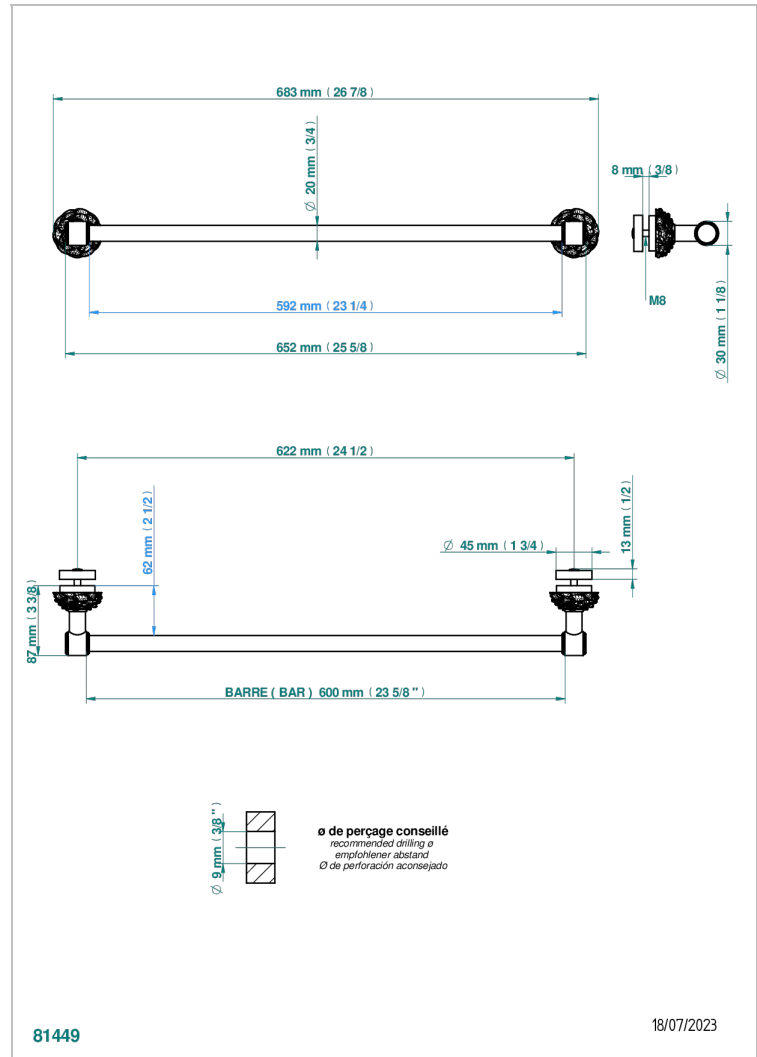

# CAMELIA BLACK CRYSTAL

U5K-514V3

THG<sup>®</sup>  
PARIS

Towel rail with one rail 27.5' (can be cut) to install on a glass door with 2 escutcheons on the other side

## CHARACTERISTIC

- Camélia Black crystal
- Towel rail with one rail 27.5' (can be cut) to install on a glass door with 2 escutcheons on the other side