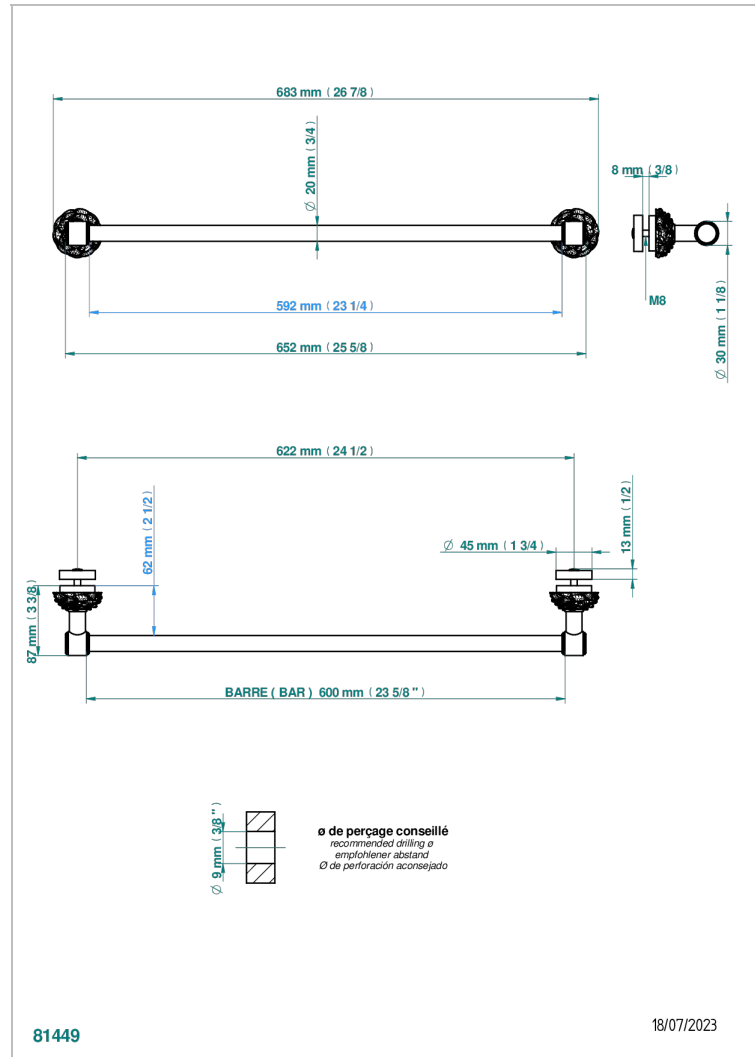

CAMELIA BLACK CRYSTAL

U5K-514V3

THG[®]
PARIS

Towel rail with one rail 27.5' (can be cut) to install on a glass door with 2 escutcheons on the other side

CHARACTERISTIC

- Camélia Black crystal
- Towel rail with one rail 27.5' (can be cut) to install on a glass door with 2 escutcheons on the other side