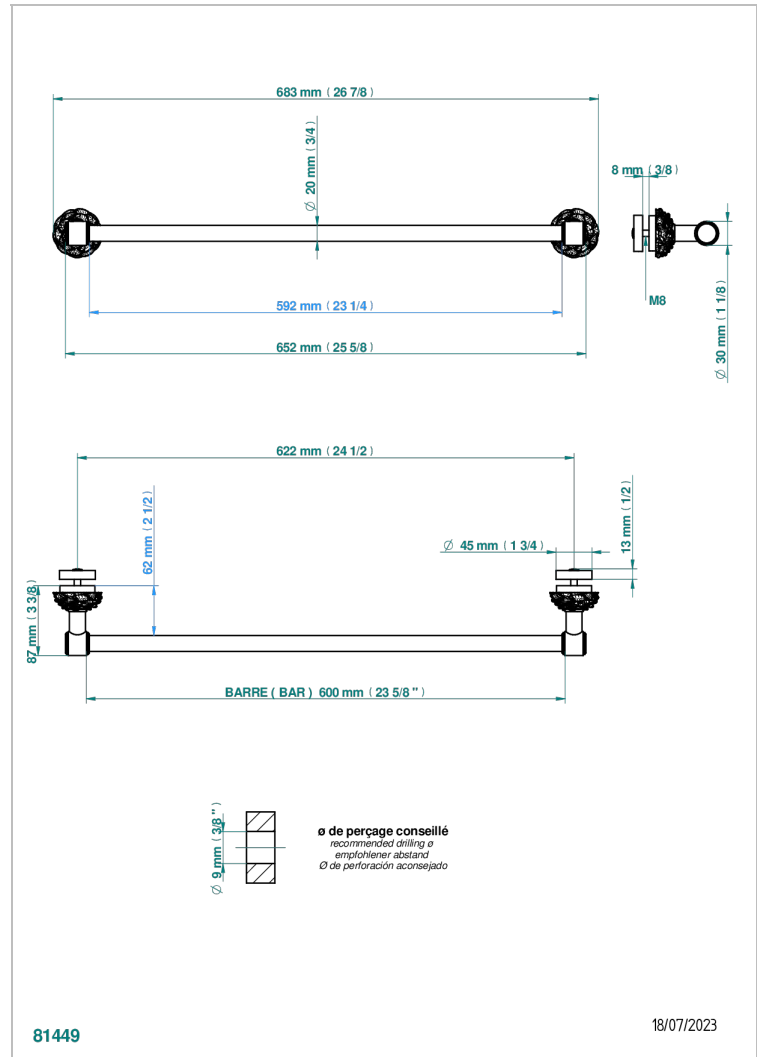

CAMELIA BLACK CRYSTAL

U5K-514V3

THG[®]
PARIS

Towel rail with one rail 27.5' (can be cut) to install on a glass door with 2 escutcheons on the other side

CHARACTERISTIC

- Camélia Black crystal
- Towel rail with one rail 27.5' (can be cut) to install on a glass door with 2 escutcheons on the other side