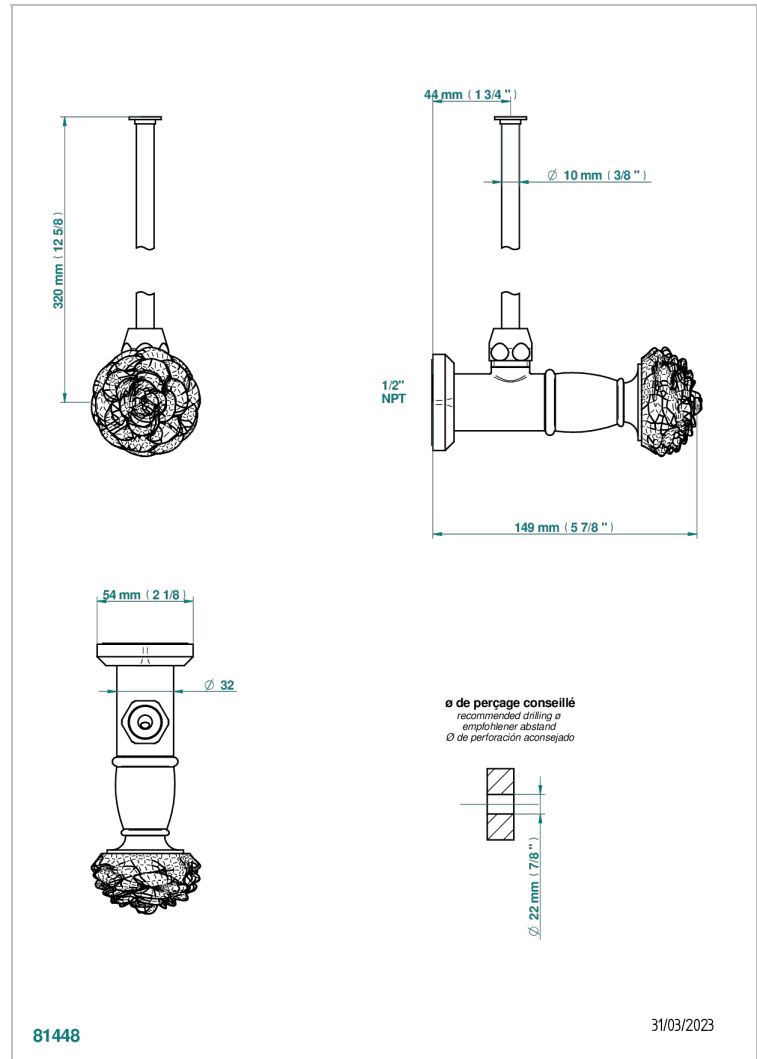

# CAMELIA CRISTAL CLARO

U5L-181/SWC

Angle valve with 3/8 toiletsupply quick adaptator set

THG<sup>®</sup>  
PARIS

## CARACTERÍSTICAS

- Camélia cristal claro
- Angle valve with 3/8 toiletsupply quick adaptator set