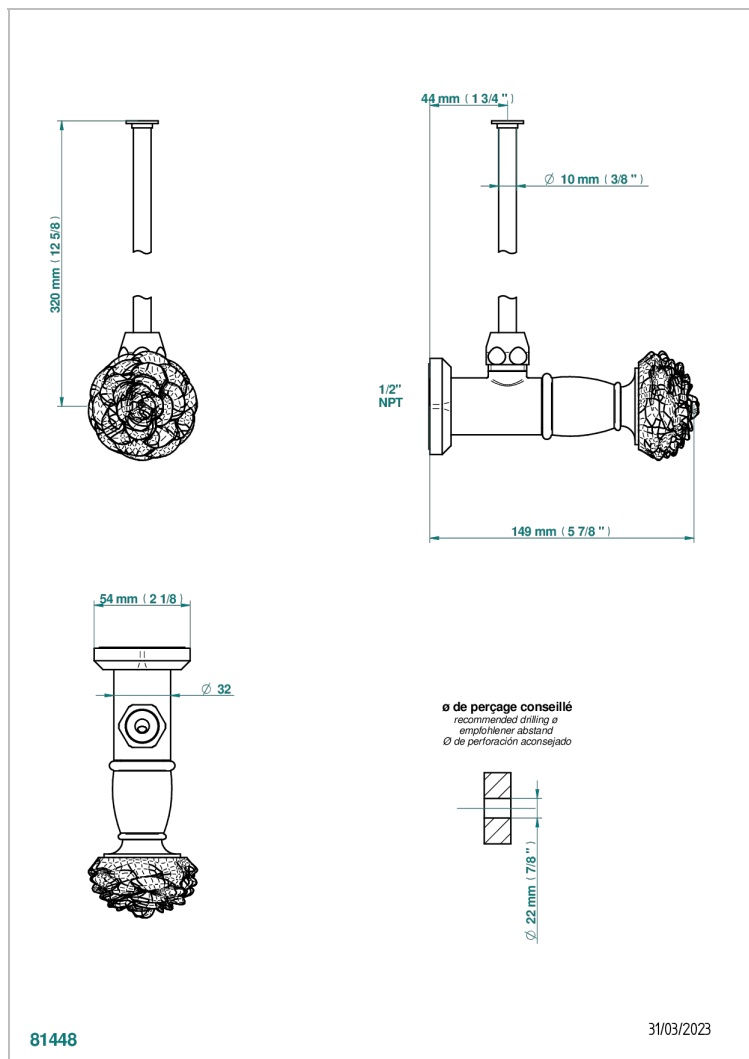

CAMELIA CLEAR CRYSTAL

U5L-181/SWC

Angle supply valve with 3/8" adaptor set for toilet

THG
PARIS

CHARACTERISTIC

- Camélia Clear crystal
- Angle supply valve with 3/8" adaptor set for toilet

AVAILABLE FINITIONS