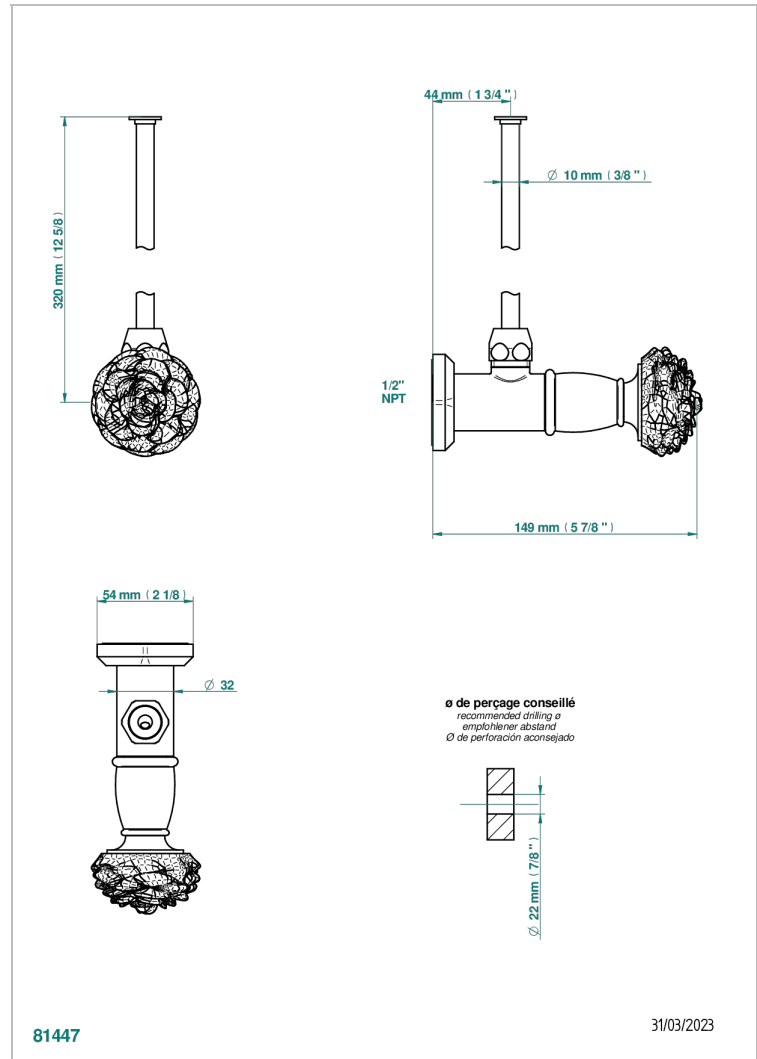

# CAMELIA CRISTAL NEGRO

U5K-181/SWC

Angle valve with 3/8 toiletsupply quick adaptator set

THG<sup>®</sup>  
PARIS

## CARACTERÍSTICAS

- Camélia cristal negro
- Angle valve with 3/8 toiletsupply quick adaptator set