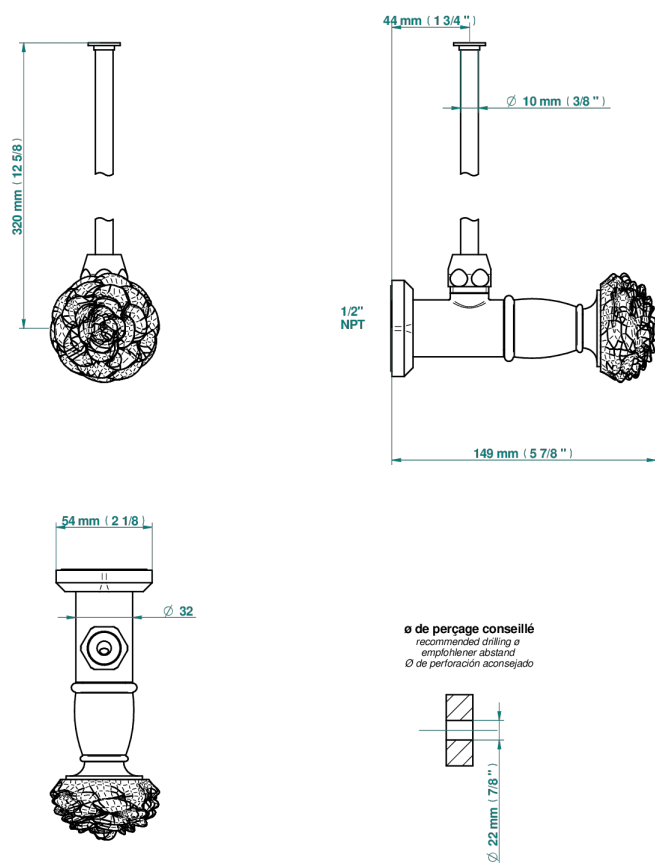

# CAMELIA BLACK CRYSTAL

U5K-181/SWC

Angle supply valve with 3/8" adaptor set for toilet

THG  
PARIS

81447

31/03/2023

## CHARACTERISTIC

- Camélia Black crystal
- Angle supply valve with 3/8" adaptor set for toilet