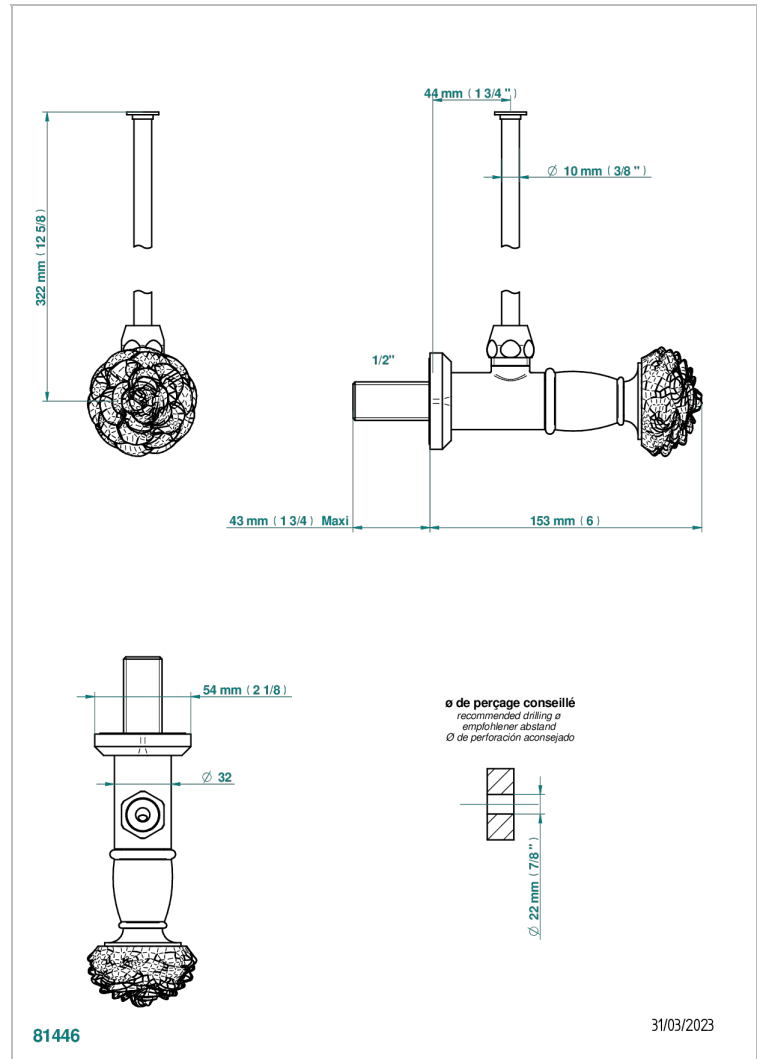

CAMELIA CLEAR CRYSTAL

U5L-181/S

1/2" stylised adjustable stop cock with 30 cm tube

THG[®]
PARIS

CHARACTERISTIC

- Camélia Clear crystal
- 1/2" stylised adjustable stop cock with 30 cm tube

AVAILABLE FINITIONS