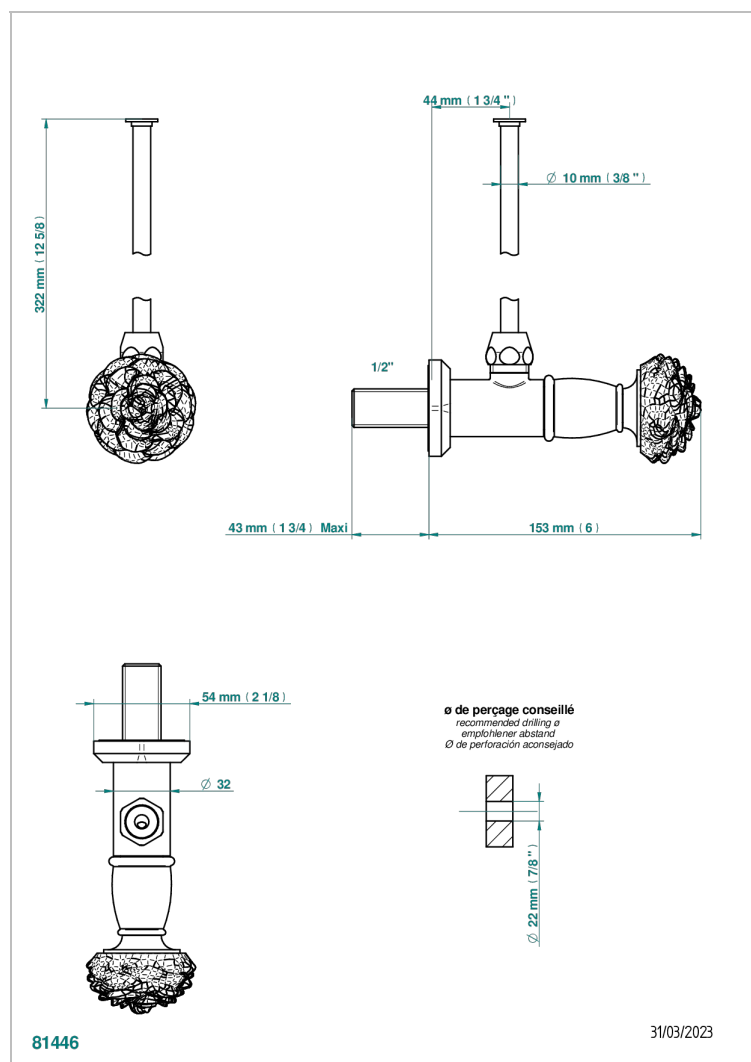

CAMELIA CLEAR CRYSTAL

U5L-181/S

1/2" stylised adjustable stop cock with 30 cm tube

THG[®]
PARIS

CHARACTERISTIC

- Camélia Clear crystal
- 1/2" stylised adjustable stop cock with 30 cm tube

AVAILABLE FINITIONS