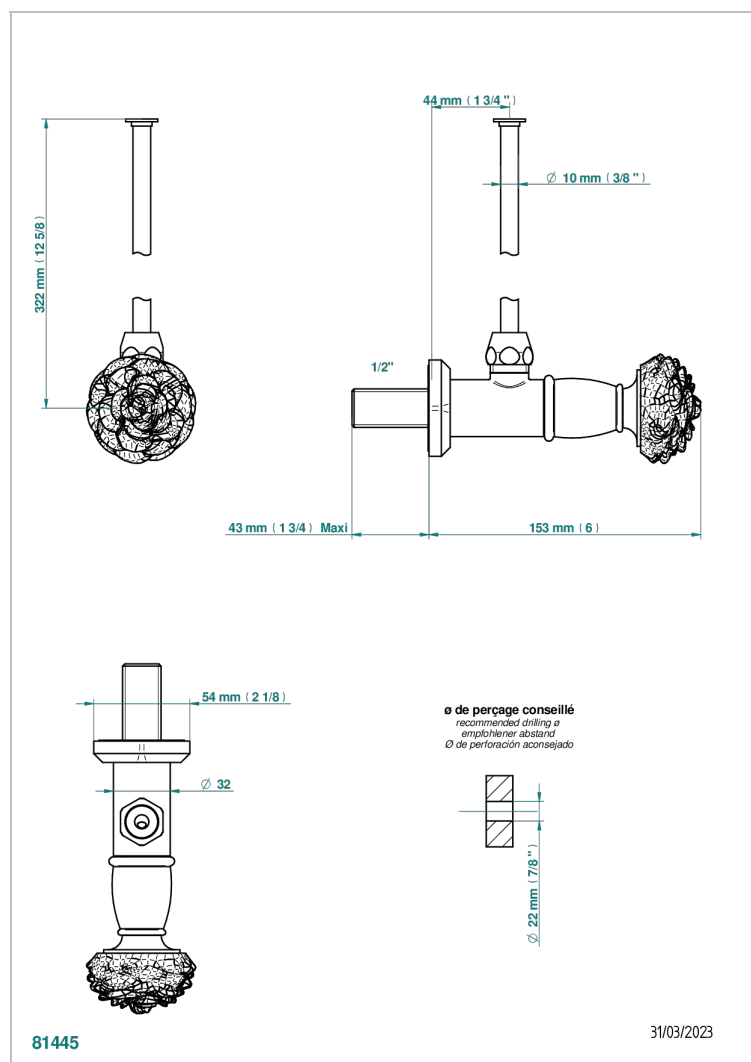

# CAMELIA BLACK CRYSTAL

U5K-181/S

THG  
PARIS

1/2" stylised adjustable stop cock with 30 cm tube

## CHARACTERISTIC

- Camélia Black crystal
- 1/2" stylised adjustable stop cock with 30 cm tube