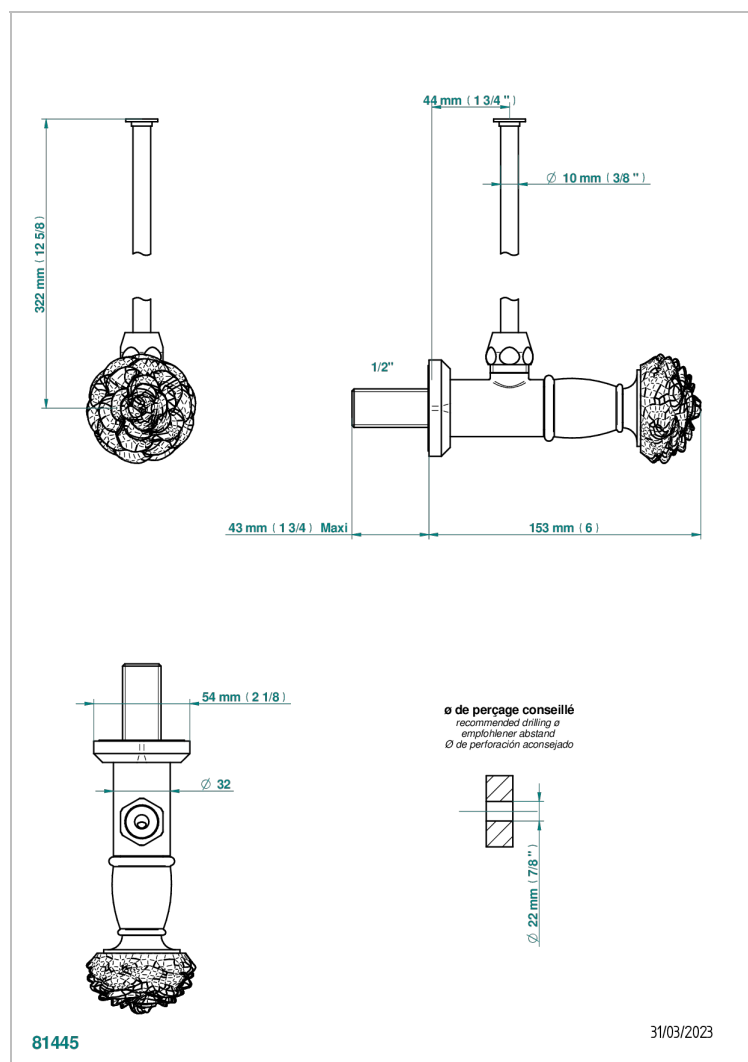

# CAMELIA BLACK CRYSTAL

U5K-181/S

1/2" stylised adjustable stop cock with 30 cm tube

THG  
PARIS

## CHARACTERISTIC

- Camélia Black crystal
- 1/2" stylised adjustable stop cock with 30 cm tube