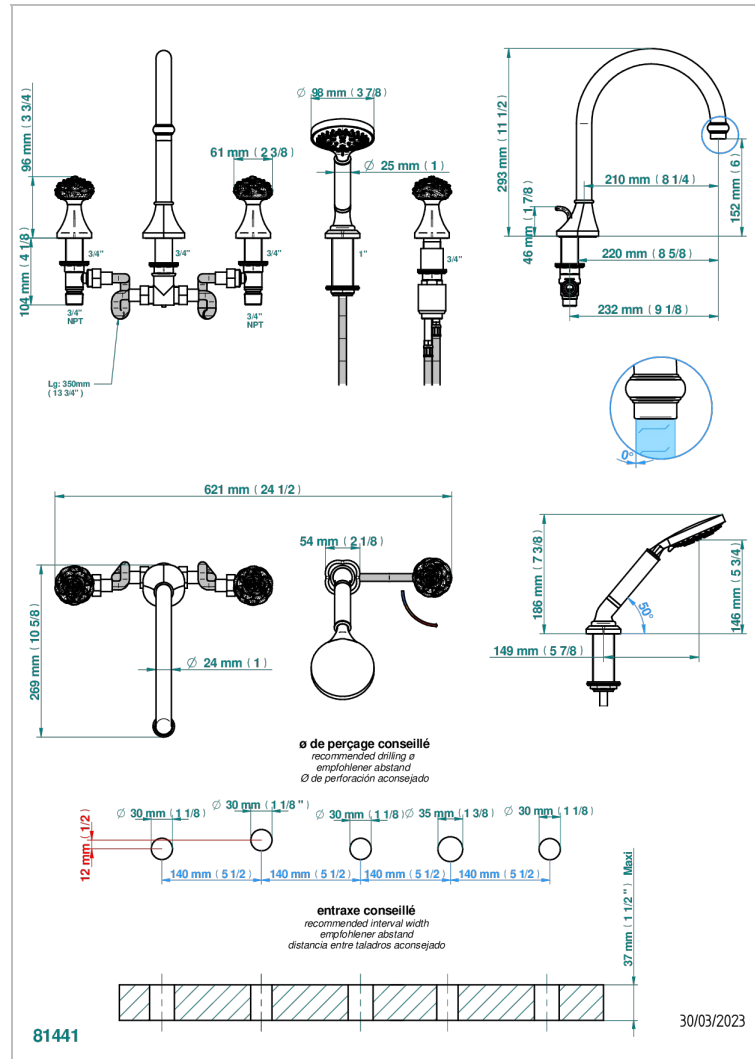

CAMELIA CLEAR CRYSTAL

U5L-1132SGUS

THG[®]
PARIS

Roman tub set with 2 x 3/4" valves and rim mounted ceramic mixer with progressive cartridge and handshower

CHARACTERISTIC

- Camélia Clear crystal
- Roman tub set with 2 x 3/4" valves and rim mounted ceramic mixer with progressive cartridge and handshower

Matt brown bronze color PVD - F34
Matt chrome (American satin) - C02
Matt gold color PVD - H53
Matt graphite PVD - H65
Matt nickel (American satin) - C01
Matt nickel color PVD - H56

Nickel antique / Sovereign - H28
Nickel color PVD - H55
Nickel polished - B01
Soft matt gold - F31
Umber PVD - H66