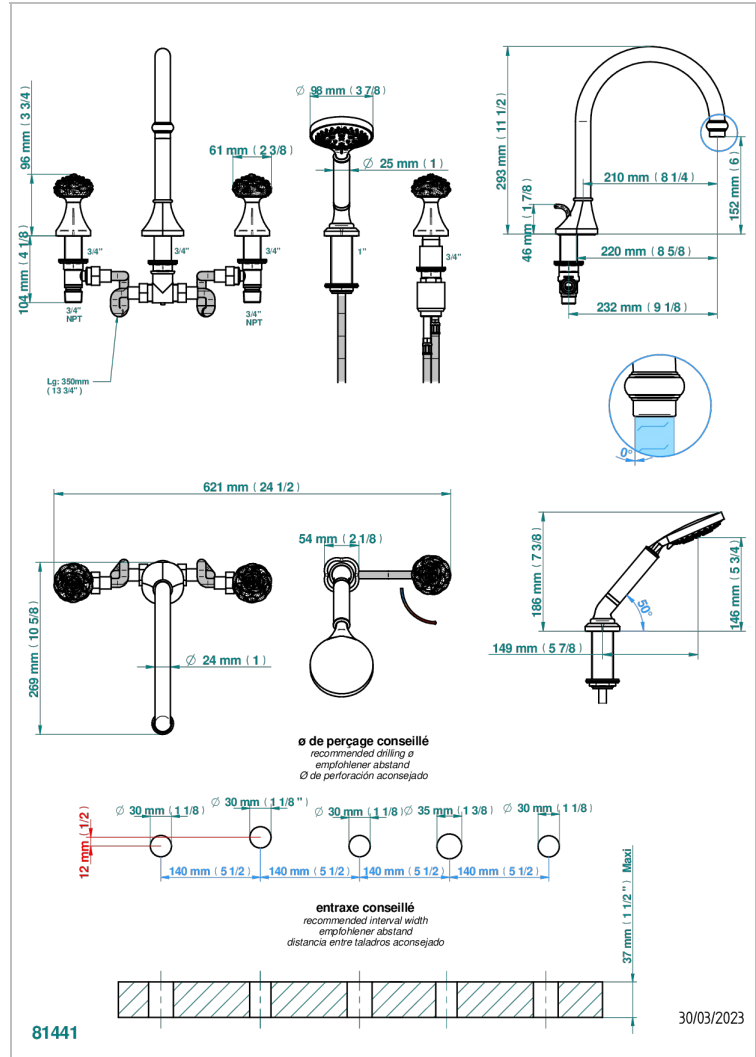

CAMELIA CLEAR CRYSTAL

U5L-1132SG

5-hole bath/shower mixer with super goliath spout, 2 x 3/4" valves, and rim mounted handshower supplied by progressive cartridge mixer

CHARACTERISTIC

- Camélia Clear crystal
- 5-hole bath/shower mixer with super goliath spout, 2 x 3/4" valves, and rim mounted handshower supplied by progressive cartridge mixer

AVAILABLE FINITIONS

Antique nickel - H28
Black ceram - D30
Blush PVD - H62
Brass color PVD - H49
Brown bronze color PVD - F33
Gold color PVD - H52

Graphite PVD - H64
Matt Umber PVD - H67
Matt blush PVD - H60
Matt brass color PVD - H50
Matt brown bronze color PVD - F34
Matt chrome - C02