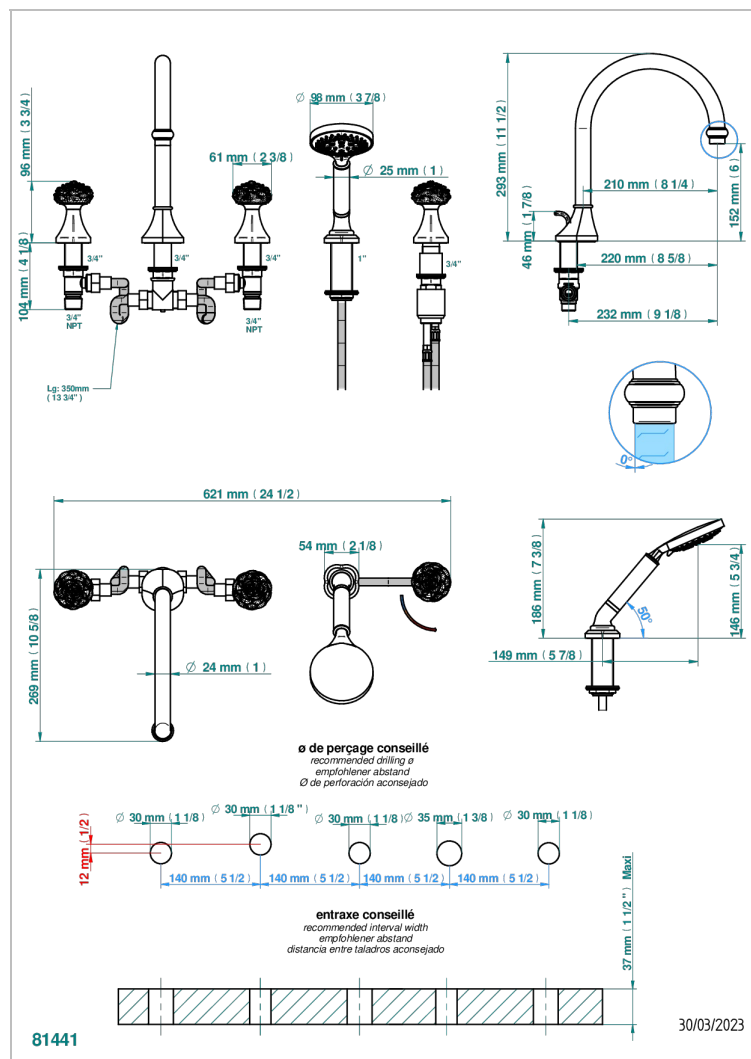

# CAMELIA CLEAR CRYSTAL

U5L-1132SG

THG<sup>®</sup>  
PARIS

5-hole bath/shower mixer with super goliath spout, 2 x 3/4" valves, and rim mounted handshower supplied by progressive cartridge mixer

## CHARACTERISTIC

- Camélia Clear crystal
- 5-hole bath/shower mixer with super goliath spout, 2 x 3/4" valves, and rim mounted handshower supplied by progressive cartridge mixer

## AVAILABLE FINITIONS

Antique nickel - H28  
Black ceram - D30  
Blush PVD - H62  
Brass color PVD - H49  
Brown bronze color PVD - F33  
Gold color PVD - H52

Graphite PVD - H64  
Matt Umber PVD - H67  
Matt blush PVD - H60  
Matt brass color PVD - H50  
Matt brown bronze color PVD - F34  
Matt chrome - C02