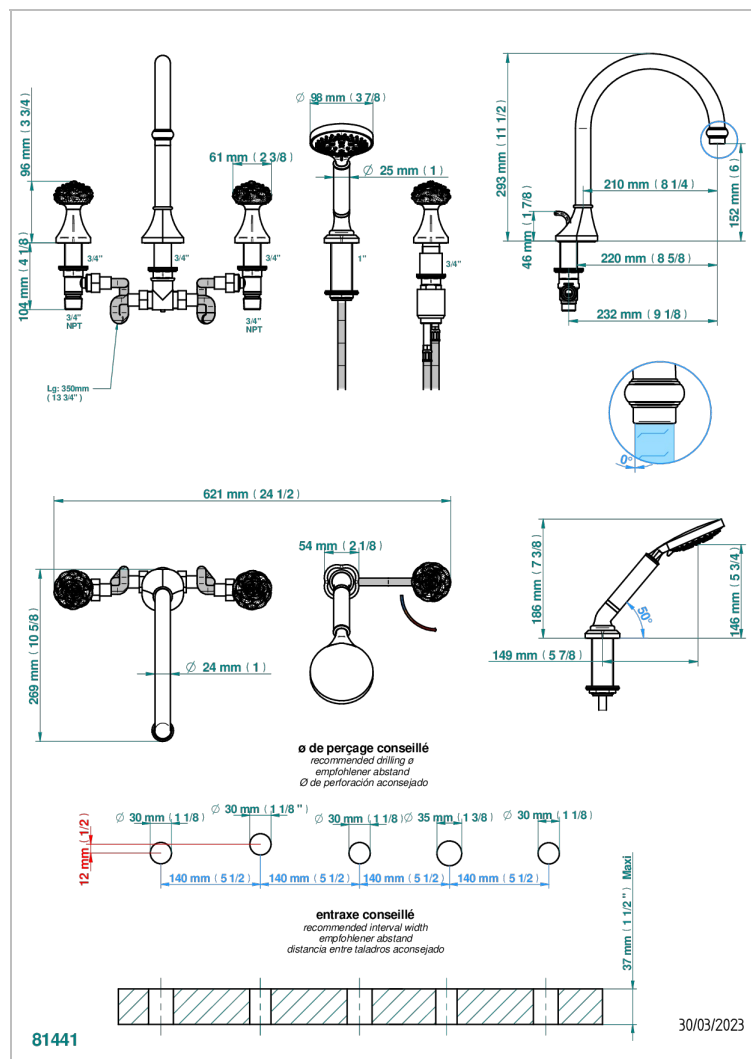

CAMELIA CLEAR CRYSTAL

U5L-1132SG

THG[®]
PARIS

5-hole bath/shower mixer with super goliath spout, 2 x 3/4" valves, and rim mounted handshower supplied by progressive cartridge mixer

CHARACTERISTIC

- Camélia Clear crystal
- 5-hole bath/shower mixer with super goliath spout, 2 x 3/4" valves, and rim mounted handshower supplied by progressive cartridge mixer

AVAILABLE FINITIONS

Antique nickel - H28
Black ceram - D30
Blush PVD - H62
Brass color PVD - H49
Brown bronze color PVD - F33
Gold color PVD - H52

Graphite PVD - H64
Matt Umber PVD - H67
Matt blush PVD - H60
Matt brass color PVD - H50
Matt brown bronze color PVD - F34
Matt chrome - C02