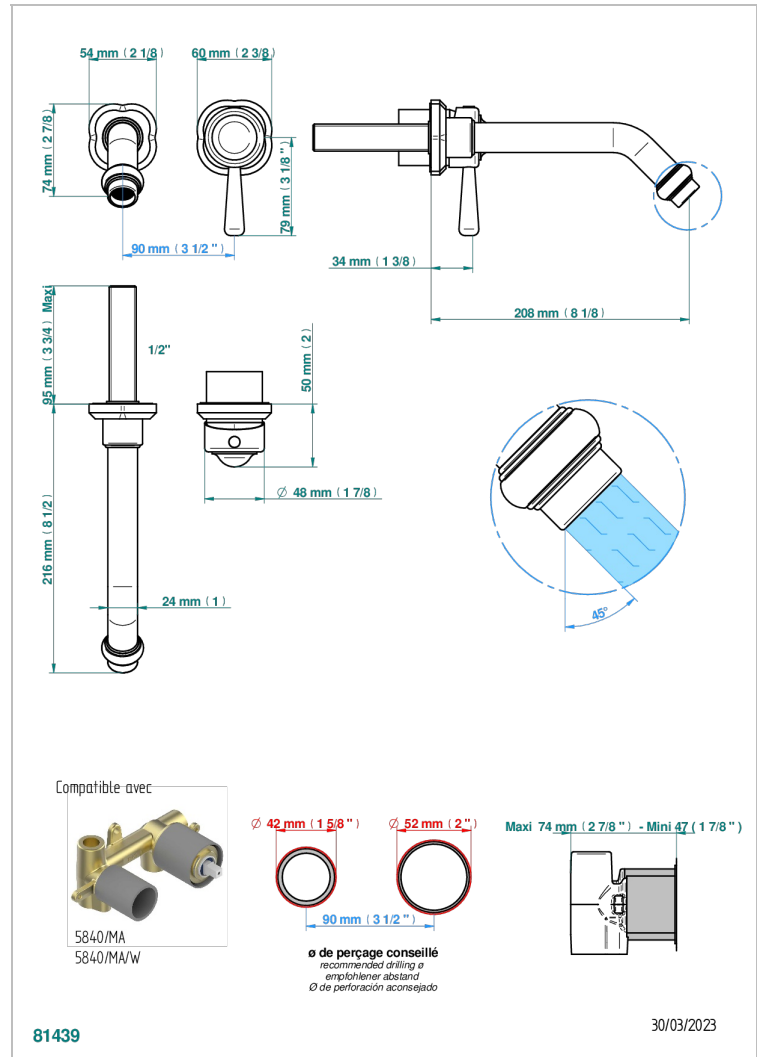

CAMELIA CRISTAL CLARO

U5L-6541B

THG[®]
PARIS

Trim only for Built-in basin mixer with spout (two x 1/2" inlets and one 1/2" outlet), without waste

CARACTERÍSTICAS

- Camélia cristal claro
- Trim only for Built-in basin mixer with spout (two x 1/2" inlets and one 1/2" outlet), without waste

PRODUCTOS RELACIONADOS

- Ref. G00-5840/MAUS Rough parts for concealed wall-mounted mixer with 1/2" outlet

ACABADOS DISPONIBLES

Cerámica negra mate - D30
Cromo - A02
Cromo mate - C02
Dorado - F01
Dorado mate - F07
Dorado pálido mate (sin barniz) - F31