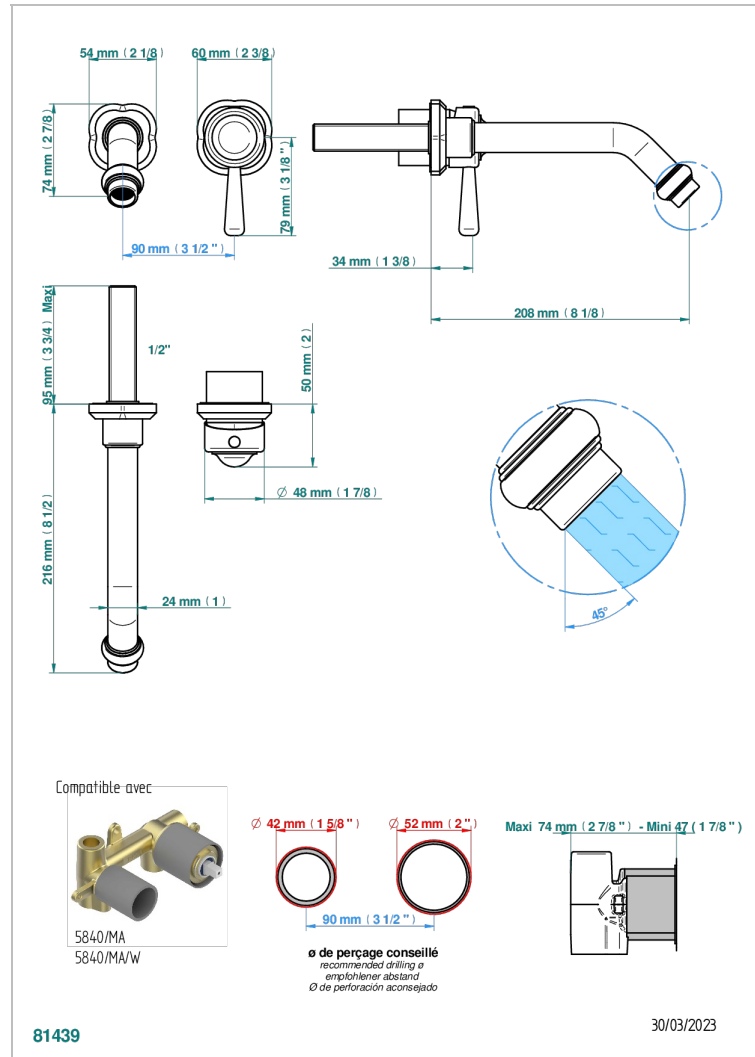

# CAMELIA CLEAR CRYSTAL

U5L-6541B

THG  
PARIS

Trim only for Built-in basin mixer with spout (two x 1/2" inlets and one 1/2" outlet), without waste

## CHARACTERISTIC

- Camélia Clear crystal
- Trim only for Built-in basin mixer with spout (two x 1/2" inlets and one 1/2" outlet), without waste

## RELATED SKU'S

- Ref. G00-5840/MAUS Rough parts for concealed wall-mounted mixer with 1/2" outlet