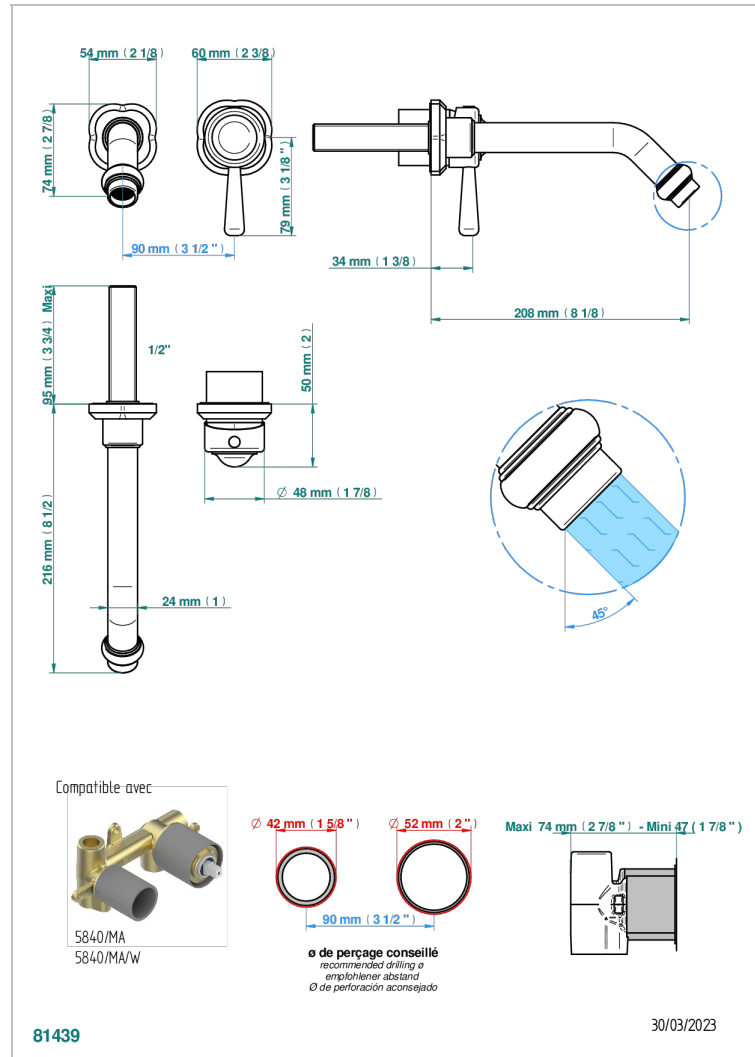

CAMELIA CLEAR CRYSTAL

U5L-6541B

THG
PARIS

Trim only for Built-in basin mixer with spout (two x 1/2" inlets and one 1/2" outlet), without waste

CHARACTERISTIC

- Camélia Clear crystal
- Trim only for Built-in basin mixer with spout (two x 1/2" inlets and one 1/2" outlet), without waste

RELATED SKU'S

- Ref. G00-5840/MA/W Rough parts for concealed wall-mounted mixer with 1/2" outlet, for WC douche - WRAS approved

AVAILABLE FINITIONS

Antique nickel - H28
Black ceram - D30
Blush PVD - H62
Brass color PVD - H49
Brown bronze color PVD - F33
Gold color PVD - H52