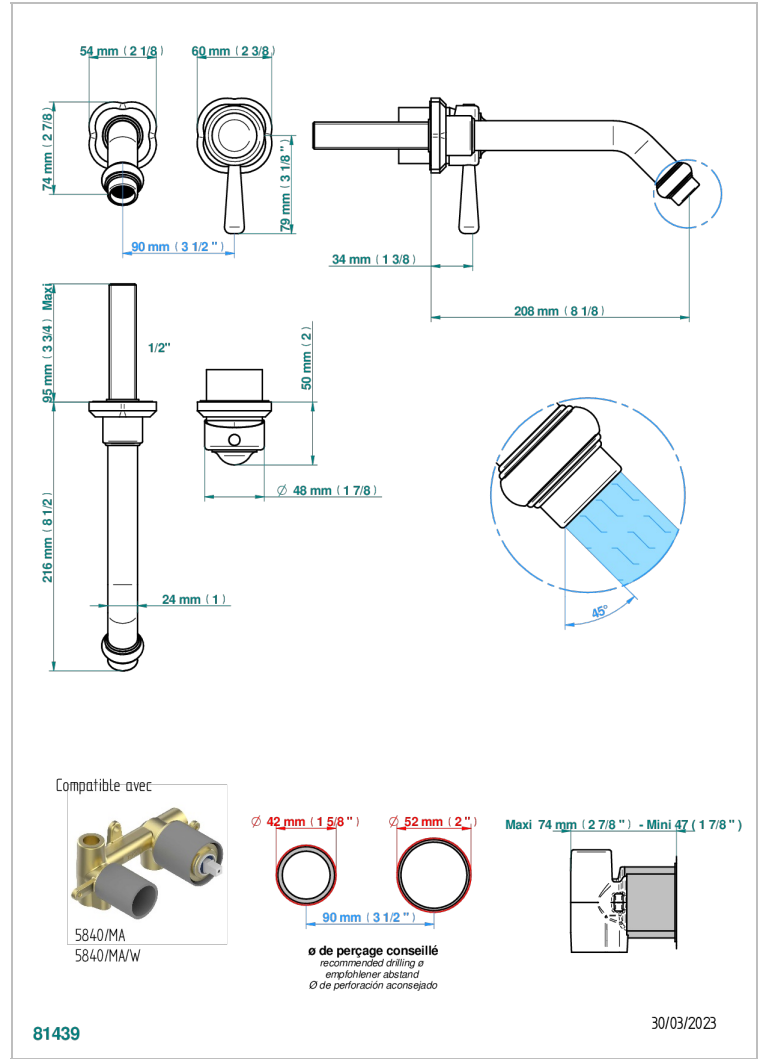

CAMELIA CRISTAL CLARO

U5L-6541B

THG
PARIS

Trim only for Built-in basin mixer with spout (two x 1/2" inlets and one 1/2" outlet), without waste

CARACTERÍSTICAS

- Camélia cristal claro
- Trim only for Built-in basin mixer with spout (two x 1/2" inlets and one 1/2" outlet), without waste

PRODUCTOS RELACIONADOS

- Ref. G00-5840/MA Parte empotrada para mezclador mural con salida hembra 1/2

ACABADOS DISPONIBLES

Cerámica negra mate - D30
Cromo - A02
Cromo mate - C02
Dorado - F01
Dorado mate - F07
Dorado pálido mate (sin barniz) - F31