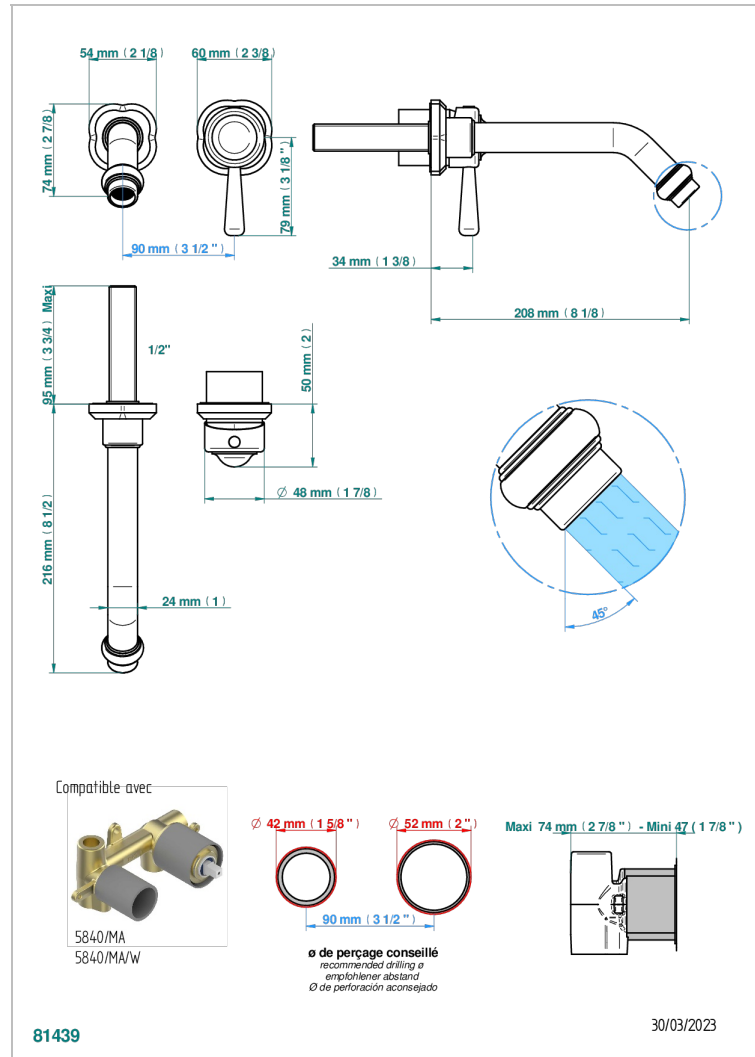

# CAMELIA CLEAR CRYSTAL

U5L-6541B

THG  
PARIS

Trim only for Built-in basin mixer with spout (two x 1/2" inlets and one 1/2" outlet), without waste

## CHARACTERISTIC

- Camélia Clear crystal
- Trim only for Built-in basin mixer with spout (two x 1/2" inlets and one 1/2" outlet), without waste

## RELATED SKU'S

- Ref. G00-5840/MA Rough parts for concealed wall-mounted mixer with 1/2" outlet