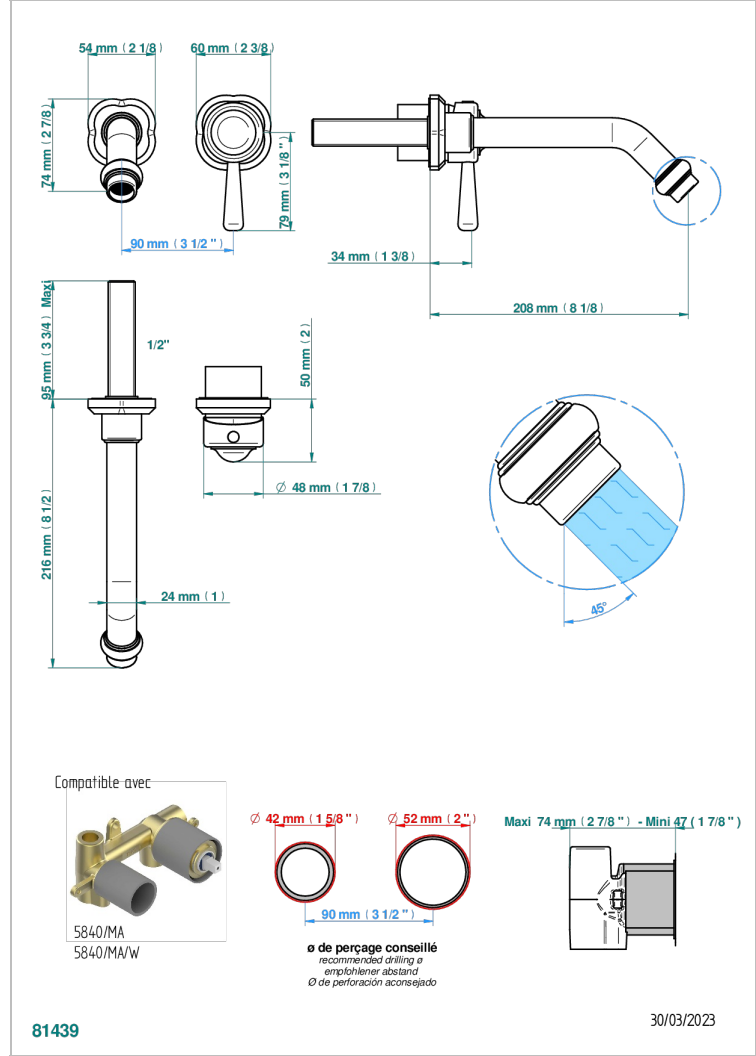

CAMELIA CRISTAL CLARO

U5L-6541B

THG
PARIS

Trim only for Built-in basin mixer with spout (two x 1/2" inlets and one 1/2" outlet), without waste

CARACTERÍSTICAS

- Camélia cristal claro
- Trim only for Built-in basin mixer with spout (two x 1/2" inlets and one 1/2" outlet), without waste

PRODUCTOS RELACIONADOS

- Ref. G00-5840/MA Parte empotrada para mezclador mural con salida hembra 1/2

ACABADOS DISPONIBLES

Cerámica negra mate - D30
Cromo - A02
Cromo mate - C02
Dorado - F01
Dorado mate - F07
Dorado pálido mate (sin barniz) - F31