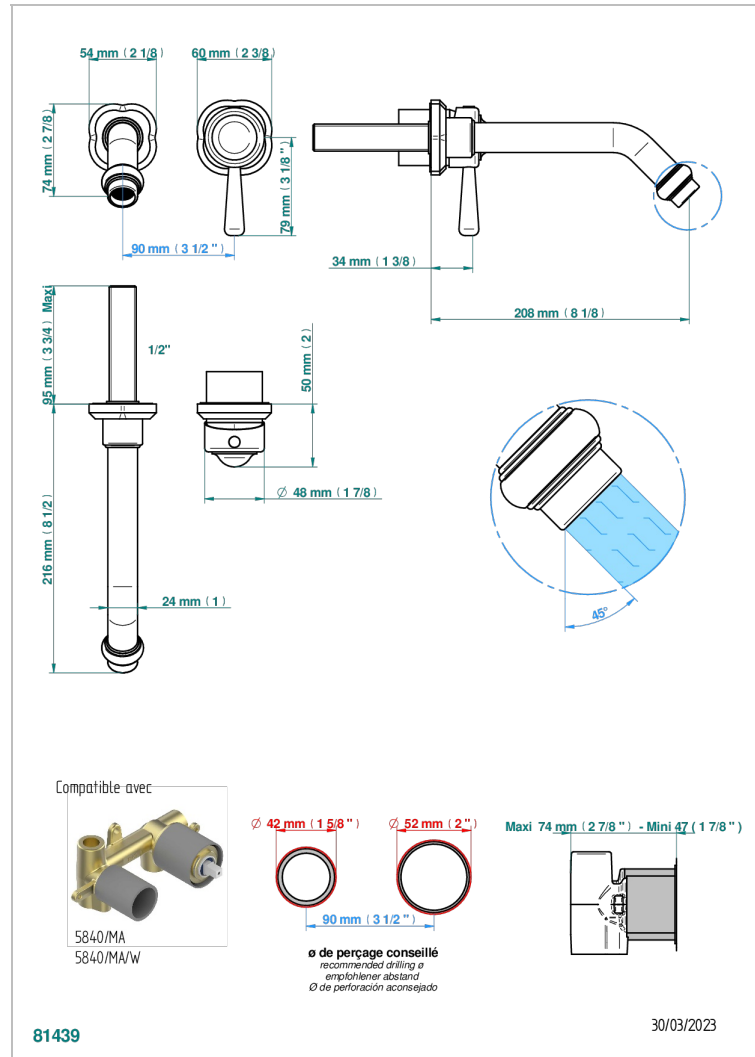

CAMELIA CLEAR CRYSTAL

U5L-6541B

THG
PARIS

Trim only for Built-in basin mixer with spout (two x 1/2" inlets and one 1/2" outlet), without waste

CHARACTERISTIC

- Camélia Clear crystal
- Trim only for Built-in basin mixer with spout (two x 1/2" inlets and one 1/2" outlet), without waste

RELATED SKU'S

- Ref. G00-5840/MA Rough parts for concealed wall-mounted mixer with 1/2" outlet

AVAILABLE FINITIONS

Antique nickel - H28
Black ceram - D30
Blush PVD - H62
Brass color PVD - H49
Brown bronze color PVD - F33
Gold color PVD - H52