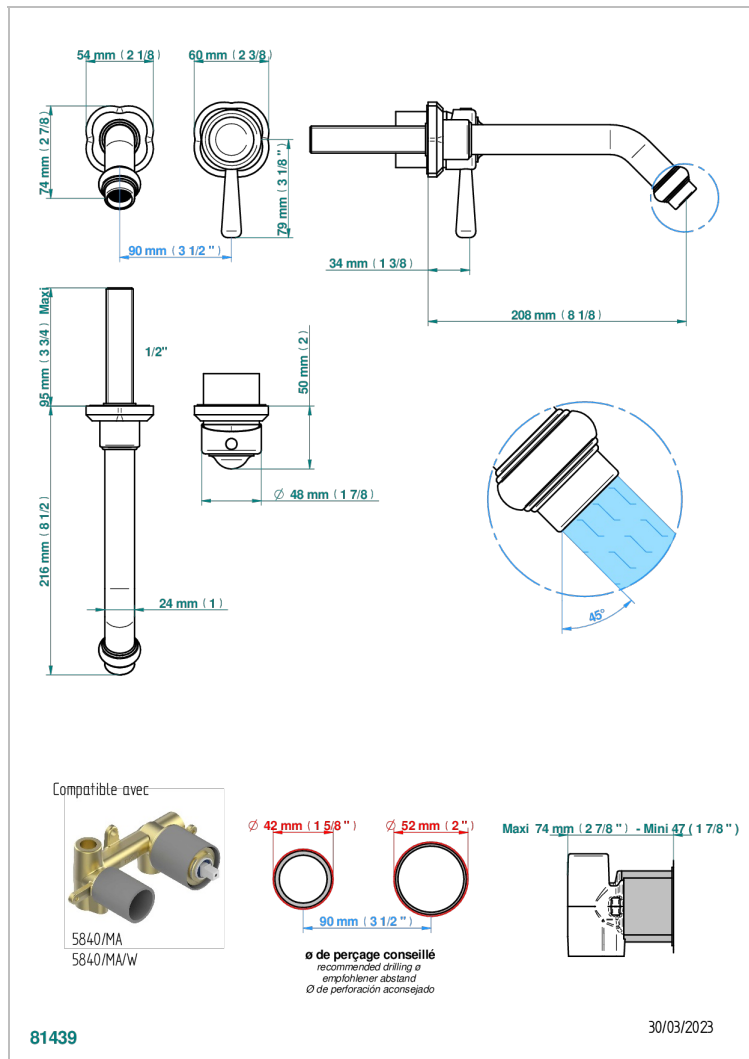

# CAMELIA CLEAR CRYSTAL

U5L-6541B

THG  
PARIS

Trim only for Built-in basin mixer with spout (two x 1/2" inlets and one 1/2" outlet), without waste

## 特色

- Camélia Clear crystal
- Trim only for Built-in basin mixer with spout (two x 1/2" inlets and one 1/2" outlet), without waste

## 相关的SKU

- Ref. G00-5840/MA 卫浴套装, 含: 入墙式弯管出水管, 1米25强化软管, 触控式花洒和托勾, 美国标准