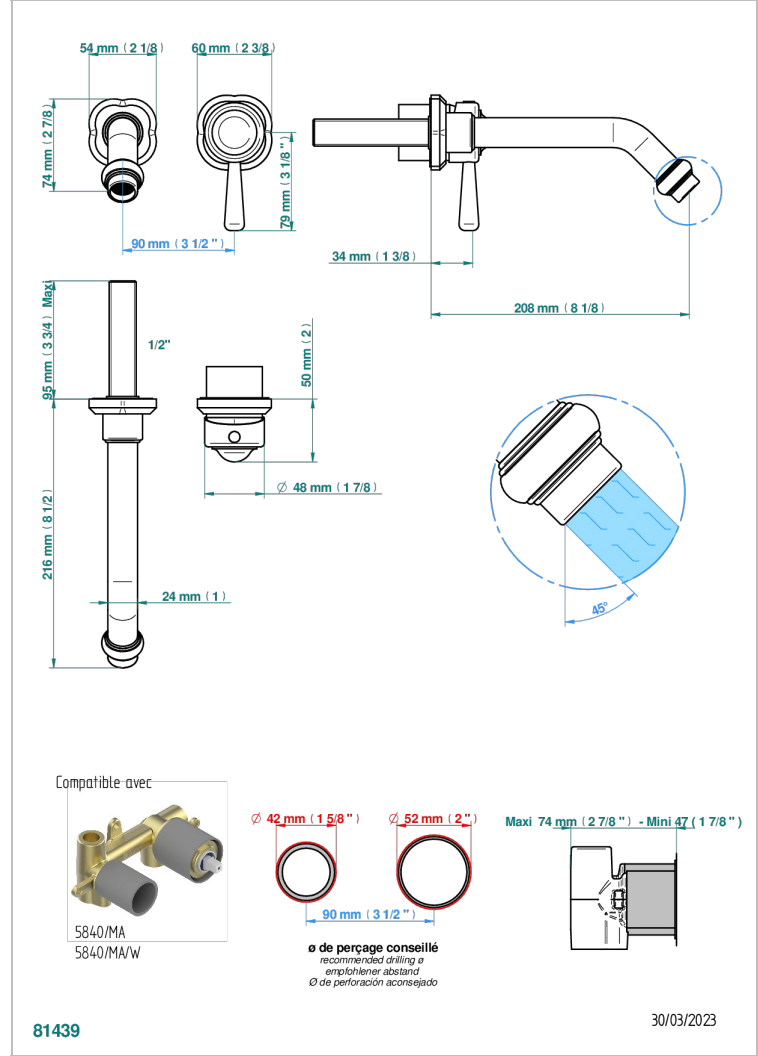

CAMELIA CRISTAL NEGRO

U5K-6541B

THG
PARIS

Trim only for Built-in basin mixer with spout (two x 1/2" inlets and one 1/2" outlet), without waste

CARACTERÍSTICAS

- Camélia cristal negro
- Trim only for Built-in basin mixer with spout (two x 1/2" inlets and one 1/2" outlet), without waste

PRODUCTOS RELACIONADOS

- Ref. G00-5840/MAUS Rough parts for concealed wall-mounted mixer with 1/2" outlet

ACABADOS DISPONIBLES

Cerámica negra mate - D30
Cromo - A02
Cromo mate - C02
Dorado - F01
Dorado mate - F07
Dorado pálido mate (sin barniz) - F31