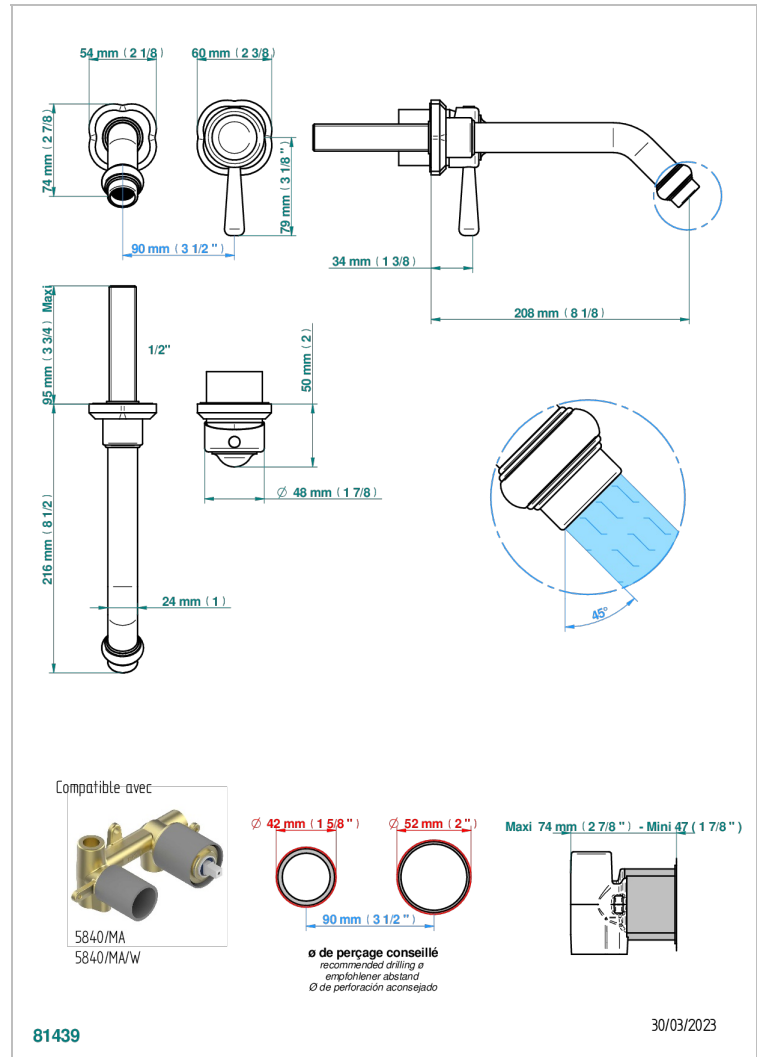

CAMELIA BLACK CRYSTAL

U5K-6541B

THG
PARIS

Trim only for Built-in basin mixer with spout (two x 1/2" inlets and one 1/2" outlet), without waste

CHARACTERISTIC

- Camélia Black crystal
- Trim only for Built-in basin mixer with spout (two x 1/2" inlets and one 1/2" outlet), without waste

RELATED SKU'S

- Ref. G00-5840/MAUS Rough parts for concealed wall-mounted mixer with 1/2" outlet

AVAILABLE FINITIONS

Black ceram - D30
Blush PVD - H62
Brass color PVD - H49
Brown bronze color PVD - F33
Chrome polished - A02
Gold color PVD - H52