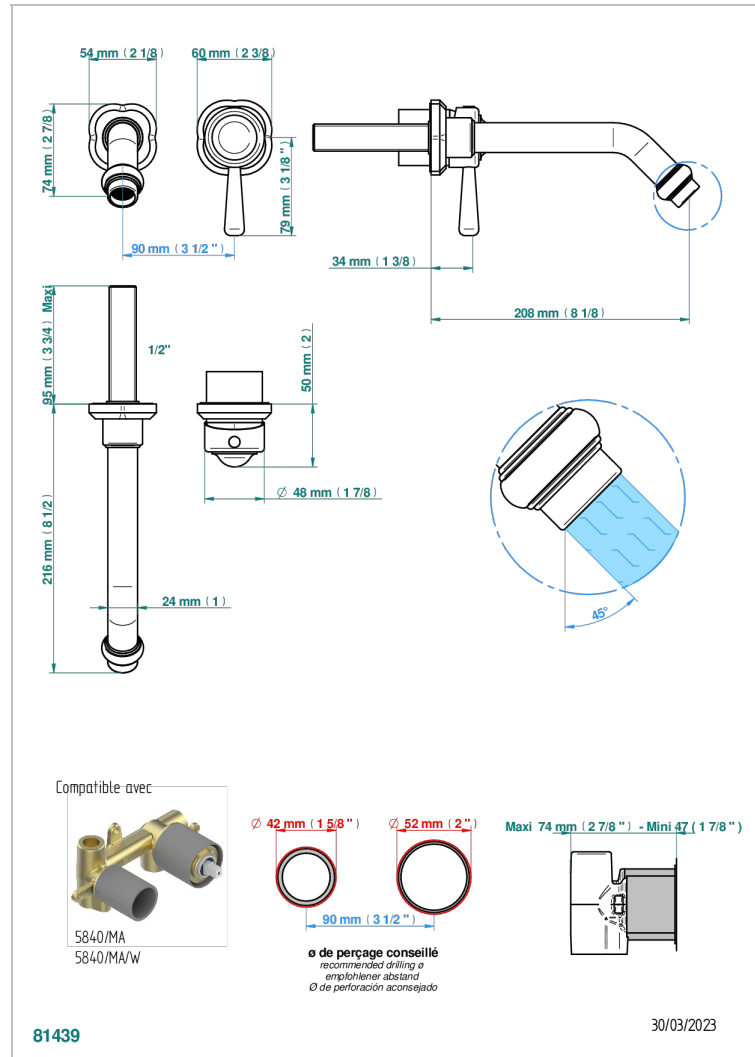

CAMELIA BLACK CRYSTAL

U5K-6541B

THG
PARIS

Trim only for Built-in basin mixer with spout (two x 1/2" inlets and one 1/2" outlet), without waste

CHARACTERISTIC

- Camélia Black crystal
- Trim only for Built-in basin mixer with spout (two x 1/2" inlets and one 1/2" outlet), without waste

RELATED SKU'S

- Ref. G00-5840/MA/W Rough parts for concealed wall-mounted mixer with 1/2" outlet, for WC douche - WRAS approved

AVAILABLE FINITIONS

Antique nickel - H28
Black ceram - D30
Blush PVD - H62
Brass color PVD - H49
Brown bronze color PVD - F33
Gold color PVD - H52