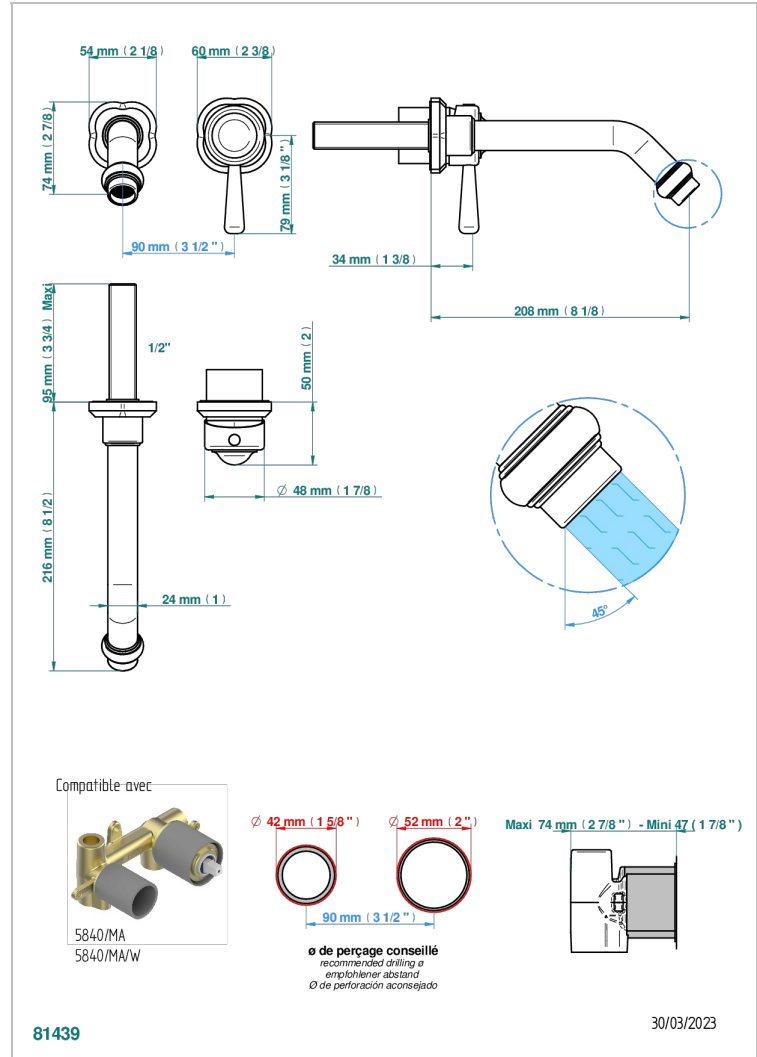

CAMELIA CRISTAL NEGRO

U5K-6541B

THG
PARIS

Trim only for Built-in basin mixer with spout (two x 1/2" inlets and one 1/2" outlet), without waste

CARACTERÍSTICAS

- Camélia cristal negro
- Trim only for Built-in basin mixer with spout (two x 1/2" inlets and one 1/2" outlet), without waste

PRODUCTOS RELACIONADOS

- Ref. G00-5840/MA Parte empotrada para mezclador mural con salida hembra 1/2

ACABADOS DISPONIBLES

Cerámica negra mate - D30
Cromo - A02
Cromo mate - C02
Dorado - F01
Dorado mate - F07
Dorado pálido mate (sin barniz) - F31