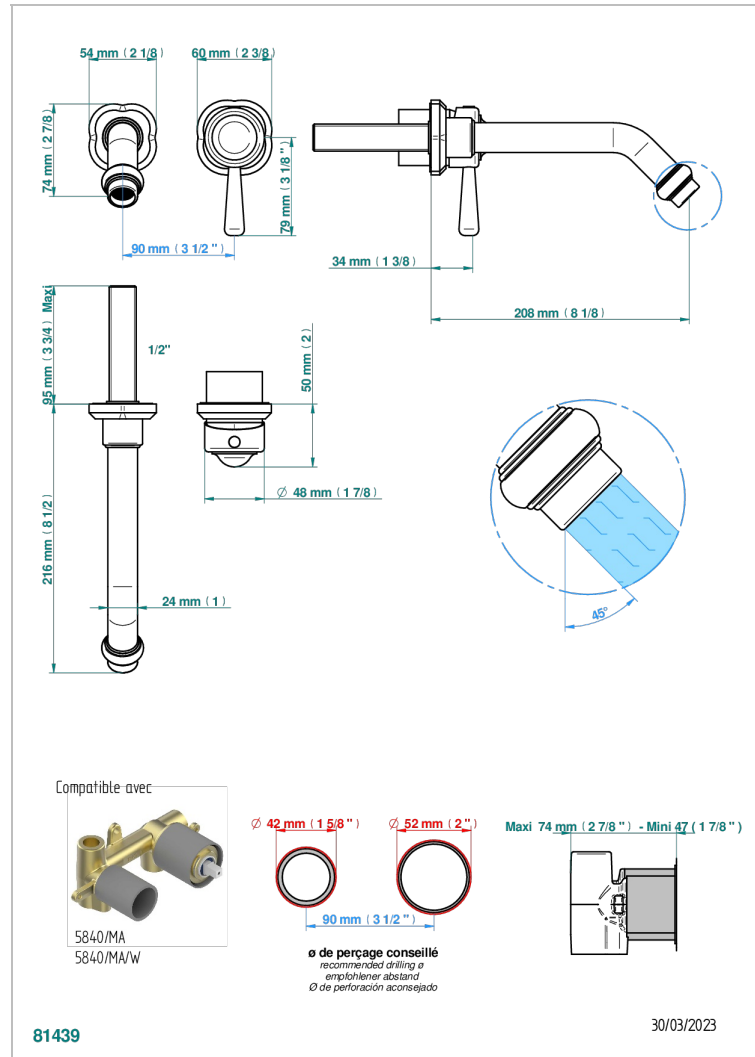

CAMELIA BLACK CRYSTAL

U5K-6541B

THG
PARIS

Trim only for Built-in basin mixer with spout (two x 1/2" inlets and one 1/2" outlet), without waste

CHARACTERISTIC

- Camélia Black crystal
- Trim only for Built-in basin mixer with spout (two x 1/2" inlets and one 1/2" outlet), without waste

RELATED SKU'S

- Ref. G00-5840/MA Rough parts for concealed wall-mounted mixer with 1/2" outlet

AVAILABLE FINITIONS

Antique nickel - H28
Black ceram - D30
Blush PVD - H62
Brass color PVD - H49
Brown bronze color PVD - F33
Gold color PVD - H52