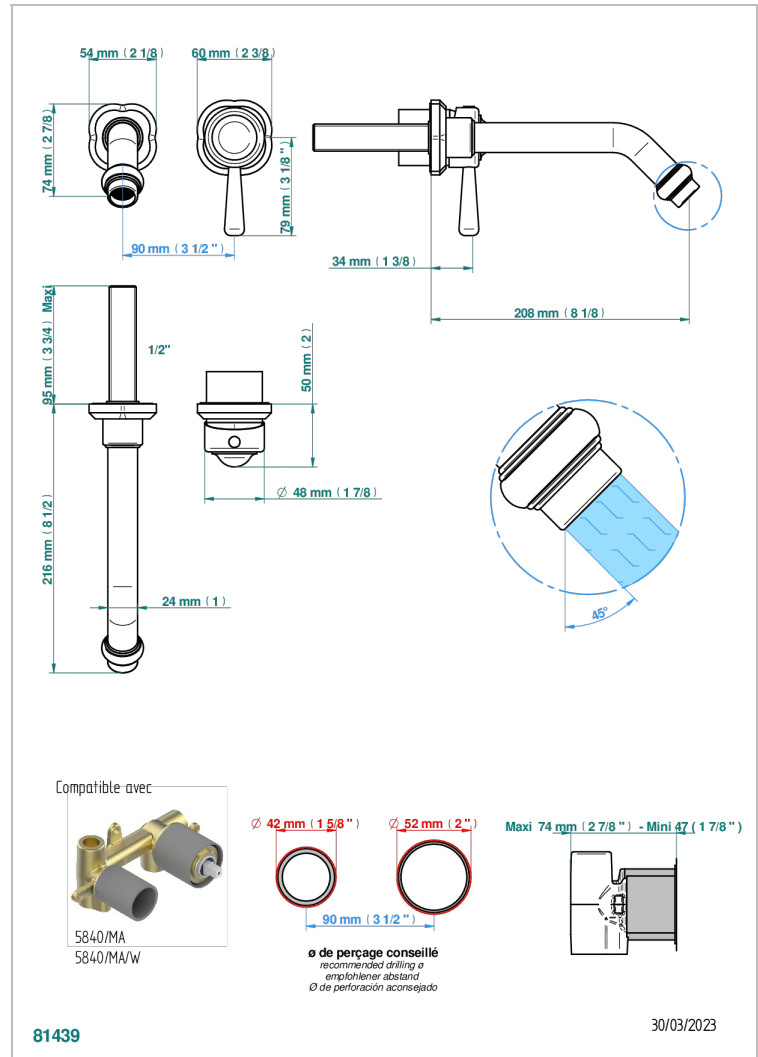

CAMELIA CRISTAL NEGRO

U5K-6541B

THG
PARIS

Trim only for Built-in basin mixer with spout (two x 1/2" inlets and one 1/2" outlet), without waste

CARACTERÍSTICAS

- Camélia cristal negro
- Trim only for Built-in basin mixer with spout (two x 1/2" inlets and one 1/2" outlet), without waste

PRODUCTOS RELACIONADOS

- Ref. G00-5840/MA Parte empotrada para mezclador mural con salida hembra 1/2

ACABADOS DISPONIBLES

Cerámica negra mate - D30
Cromo - A02
Cromo mate - C02
Dorado - F01
Dorado mate - F07
Dorado pálido mate (sin barniz) - F31