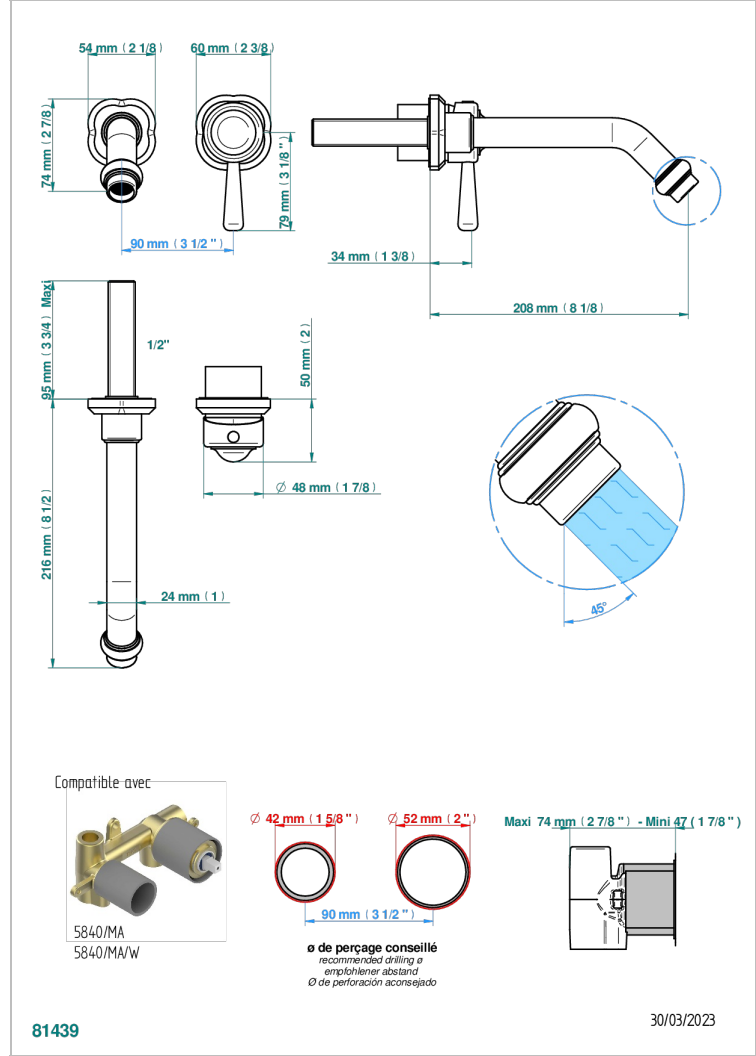

CAMELIA BLACK CRYSTAL

U5K-6541B

THG
PARIS

Trim only for Built-in basin mixer with spout (two x 1/2" inlets and one 1/2" outlet), without waste

CHARACTERISTIC

- Camélia Black crystal
- Trim only for Built-in basin mixer with spout (two x 1/2" inlets and one 1/2" outlet), without waste

RELATED SKU'S

- Ref. G00-5840/MA Rough parts for concealed wall-mounted mixer with 1/2" outlet

AVAILABLE FINITIONS

Antique nickel - H28
Black ceram - D30
Blush PVD - H62
Brass color PVD - H49
Brown bronze color PVD - F33
Gold color PVD - H52