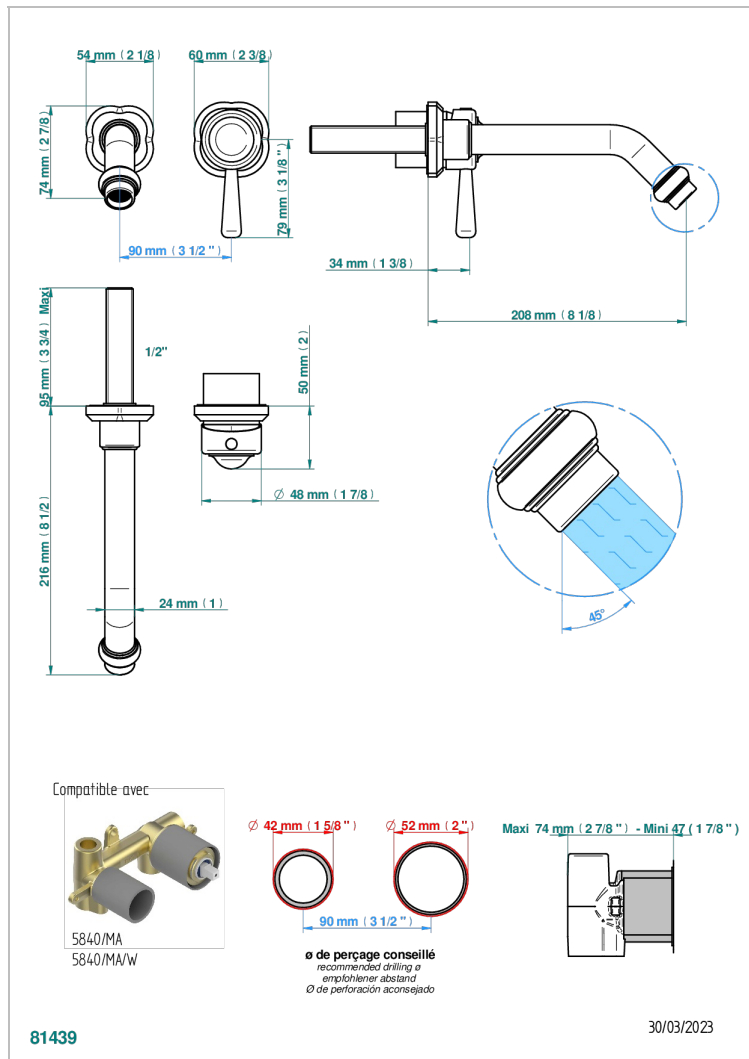

CAMELIA BLACK CRYSTAL

U5K-6541B

THG
PARIS

Trim only for Built-in basin mixer with spout (two x 1/2" inlets and one 1/2" outlet), without waste

特色

- Camélia Black crystal
- Trim only for Built-in basin mixer with spout (two x 1/2" inlets and one 1/2" outlet), without waste

相关的SKU

- Ref. G00-5840/MA 卫浴套装，含：入墙式弯管出水管，1米25强化软管，触控式花洒和托勾，美国标准

可选饰面

Black ceram - D30
Blush PVD - H62
Graphite PVD - H64
Matt Umber PVD - H67
Matt blush PVD - H60
Matt graphite PVD - H65

PVD哑光棕铜 - F34
PVD哑光金 - H53
PVD哑光铜 - H50
PVD哑光镍 - H56
PVD抛光铜 - H49
PVD棕铜 - F33