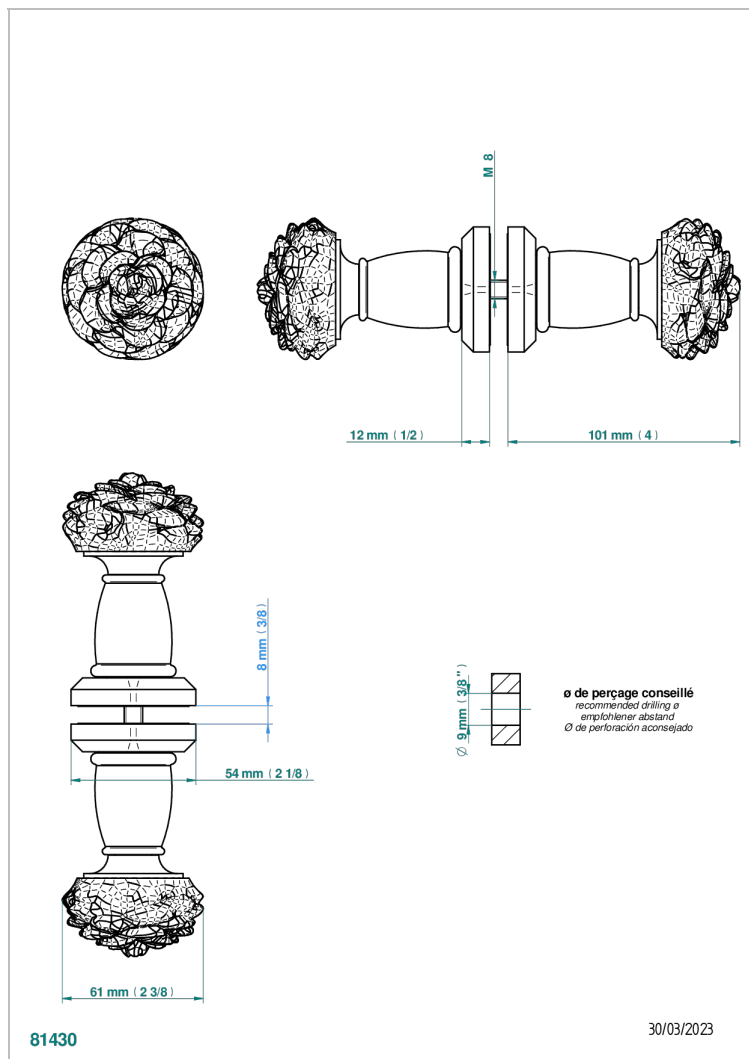

CAMELIA CLEAR CRYSTAL

U5L-638V

Pair of large knobs

THG[®]
PARIS

CHARACTERISTIC

- Camélia Clear crystal
- Pair of large knobs

AVAILABLE FINITIONS

Black ceram - D30
Blush PVD - H62
Brass color PVD - H49
Brown bronze color PVD - F33
Chrome polished - A02
Gold color PVD - H52

Nickel antique / Sovereign - H28
Nickel color PVD - H55
Nickel polished - B01
Soft matt gold - F31
Umber PVD - H66