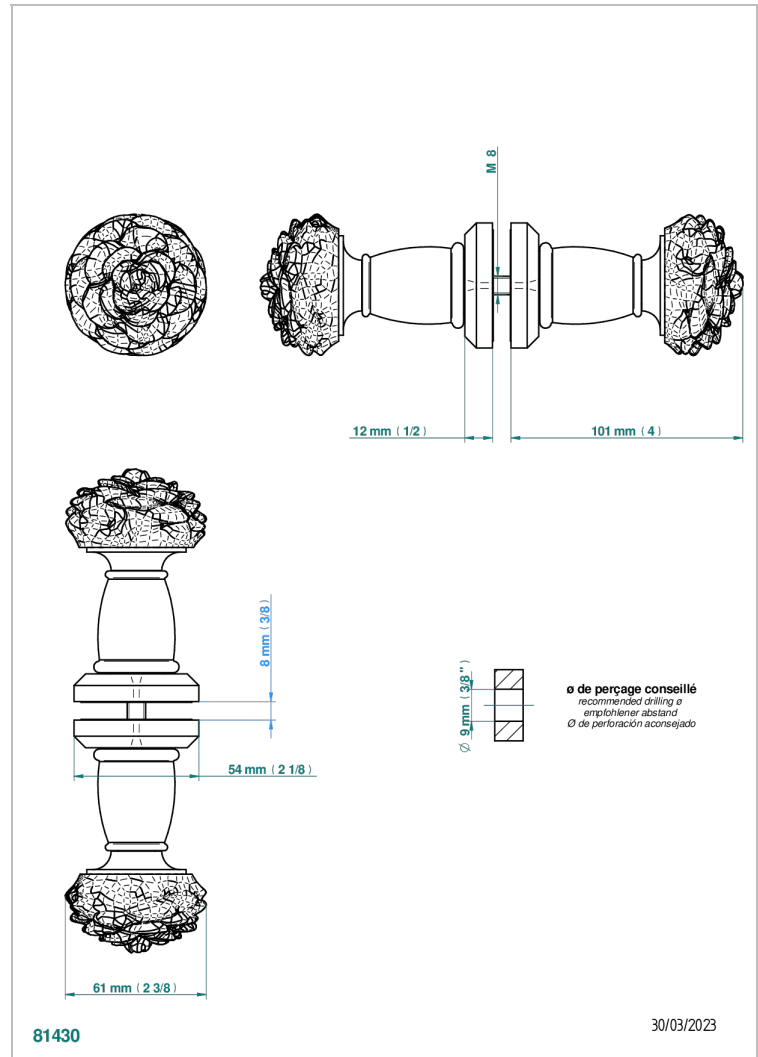

CAMELIA CLEAR CRYSTAL

U5L-638V

Pair of large door knobs

THG[®]
PARIS

CHARACTERISTIC

- Camélia Clear crystal
- Pair of large door knobs

AVAILABLE FINITIONS

Antique nickel - H28
Black ceram - D30
Blush PVD - H62
Brass color PVD - H49
Brown bronze color PVD - F33
Gold color PVD - H52