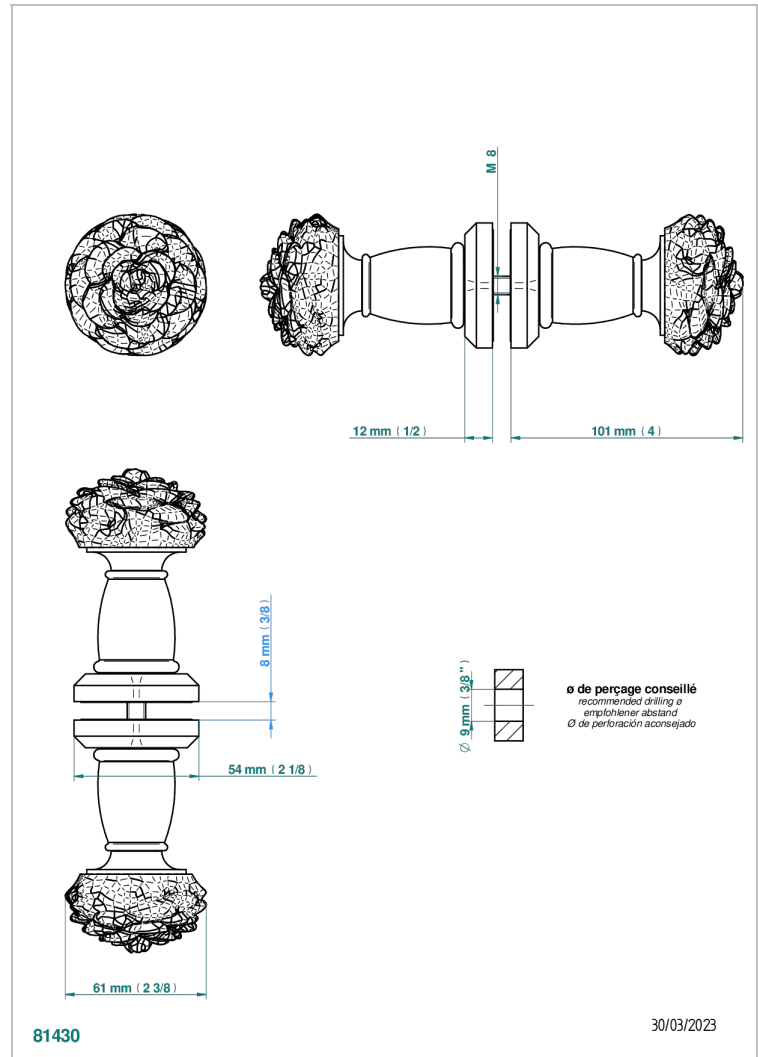

# CAMELIA CLEAR CRYSTAL

U5L-638V

Pair of large door knobs

THG<sup>®</sup>  
PARIS

## CHARACTERISTIC

- Camélia Clear crystal
- Pair of large door knobs

## AVAILABLE FINITIONS

Antique nickel - H28  
Black ceram - D30  
Blush PVD - H62  
Brass color PVD - H49  
Brown bronze color PVD - F33  
Gold color PVD - H52

Graphite PVD - H64  
Matt Umber PVD - H67  
Matt blush PVD - H60  
Matt brass color PVD - H50  
Matt brown bronze color PVD - F34  
Matt chrome - C02